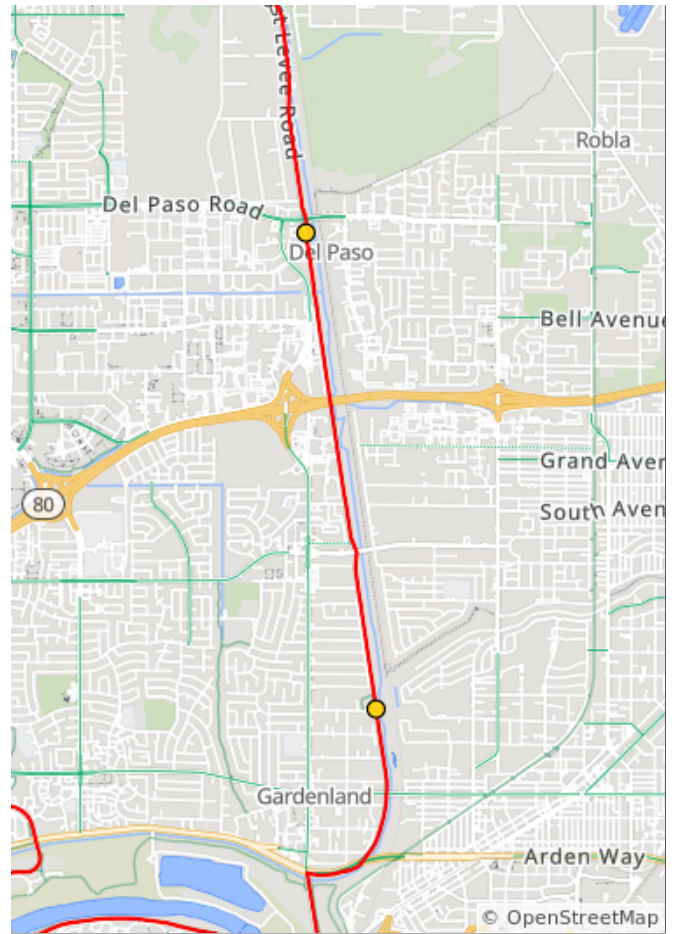

0.2 miles. +0/-0 feet

Num	Dist	Prev	Type	Note	Next
6.	2.0	1.7	→	R onto Tanzanite Way	0.3
7.	2.2	0.3	←	L onto Airport Road	0.4
8.	2.6	0.4	←	L onto San Juan Road	0.3
9.	2.9	0.3	↑	At roundabout, take exit 1 onto Azevedo Drive	1.4

Num	Dist	Prev	Type	Note	Next
14.	7.3	1.7	←	L	0.8
15.	8.0	0.8	↗	Sharp R onto Arden-Garden Connector	0.2

2.4 miles. +11/-18 feet

Num	Dist	Prev	Type	Note	Next
16.	8.2	0.2	→	R onto bike path	0.2
17.	8.4	0.2	↑	Continue onto East Levee Road	0.8

0.4 miles. +0/-0 feet

Find all North Natomas Jibe routes and cue sheets on ridewithgps.com (join our Club there for use of premium tools).

Num	Dist	Prev	Type	Note	Next
18.	9.2	0.8	↑	Continue onto East Levee Road	2.6
19.	11.8	2.6	↗	Keep R onto East Levee Road	0.2

3.4 miles. +19/-15 feet

Num	Dist	Prev	Type	Note	Next
20.	11.9	0.2	↗	Slight R onto East Levee Road	2.2
21.	14.1	2.2	📍	End of route	0.0

2.3 miles. +17/-14 feet

Find all North Natomas Jibe routes and cue sheets on ridewithgps.com (join our Club there for use of premium tools).