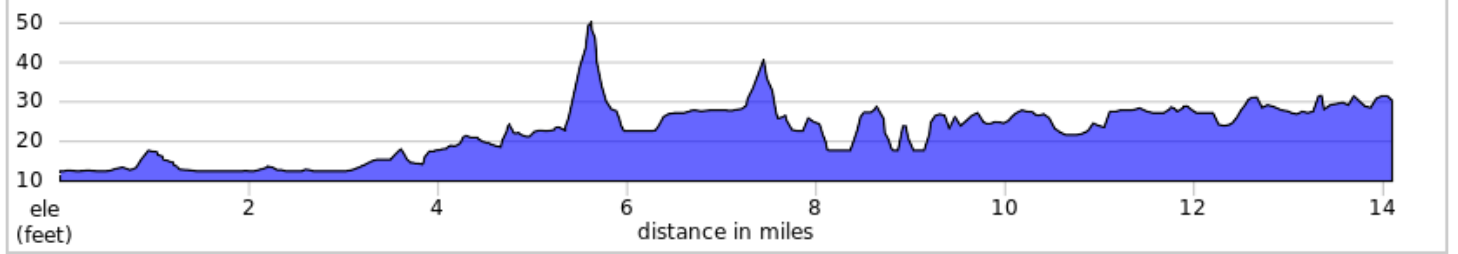

NN Eastside Ride

Find all North Natomas Jibe routes and cue sheets on ridewithgps.com (join our Club there for use of premium tools).

NN Eastside Ride

Num	Dist	Prev	Type	Note	Next
1.	0.0	0.0	📍	Start of route	0.0
2.	0.0	0.0	←	L	0.0
3.	0.0	0.0	↑	Continue onto Jackrabbit Trail	0.2
4.	0.2	0.2	←	L onto Jackrabbit Trail	0.0
5.	0.2	0.0	→	R onto Terracina Drive	1.7

0.2 miles. +0/-0 feet

Num	Dist	Prev	Type	Note	Next
6.	2.0	1.7	→	R onto Tanzanite Way	0.3
7.	2.2	0.3	←	L onto Airport Road	0.4
8.	2.6	0.4	←	L onto San Juan Road	0.3
9.	2.9	0.3	↑	At roundabout, take exit 1 onto Azevedo Drive	1.4