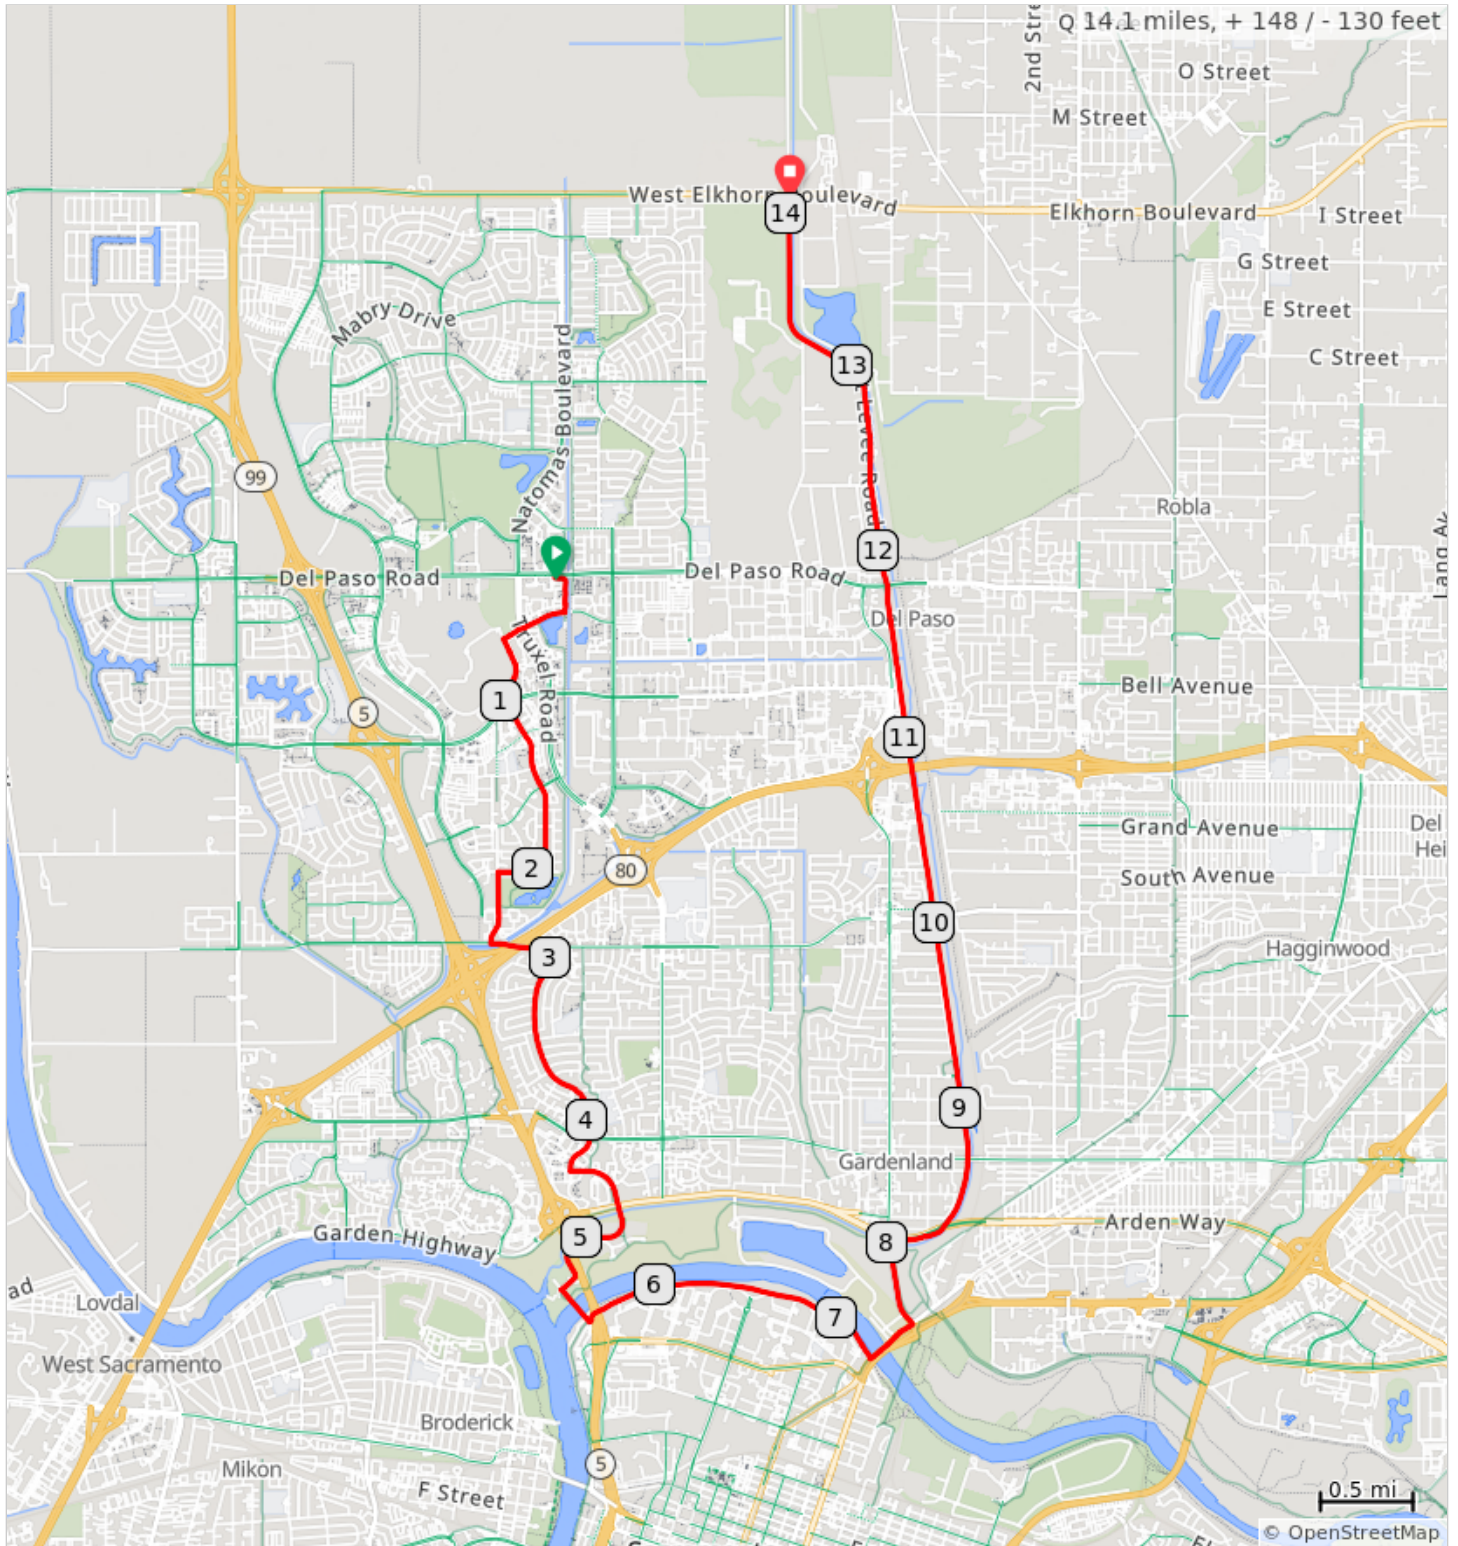

NN Eastside Ride

Find all North Natomas Jibe routes and cue sheets on ridewithgps.com (join our Club there for use of premium tools).

NN Eastside Ride

Num	Dist	Prev	Type	Note	Next
1.	0.0	0.0	📍	Start of route	0.0
2.	0.0	0.0	←	L	0.0
3.	0.0	0.0	↑	Continue onto Jackrabbit Trail	0.2
4.	0.2	0.2	←	L onto Jackrabbit Trail	0.0
5.	0.2	0.0	→	R onto Terracina Drive	1.7

0.2 miles. +0/-0 feet

Num	Dist	Prev	Type	Note	Next
6.	2.0	1.7	→	R onto Tanzanite Way	0.3
7.	2.2	0.3	←	L onto Airport Road	0.4
8.	2.6	0.4	←	L onto San Juan Road	0.3
9.	2.9	0.3	↑	At roundabout, take exit 1 onto Azevedo Drive	1.4

Num	Dist	Prev	Type	Note	Next
14.	7.3	1.7	←	L	0.8
15.	8.0	0.8	↗	Sharp R onto Arden-Garden Connector	0.2

2.4 miles. +11/-18 feet

Num	Dist	Prev	Type	Note	Next
16.	8.2	0.2	→	R onto bike path	0.2
17.	8.4	0.2	↑	Continue onto East Levee Road	0.8

3.4 miles. +19/-15 feet

Num	Dist	Prev	Type	Note	Next
20.	11.9	0.2	↗	Slight R onto East Levee Road	2.2
21.	14.1	2.2	📍	End of route	0.0

2.3 miles. +17/-14 feet

Find all North Natomas Jibe routes and cue sheets on ridewithgps.com (join our Club there for use of premium tools).