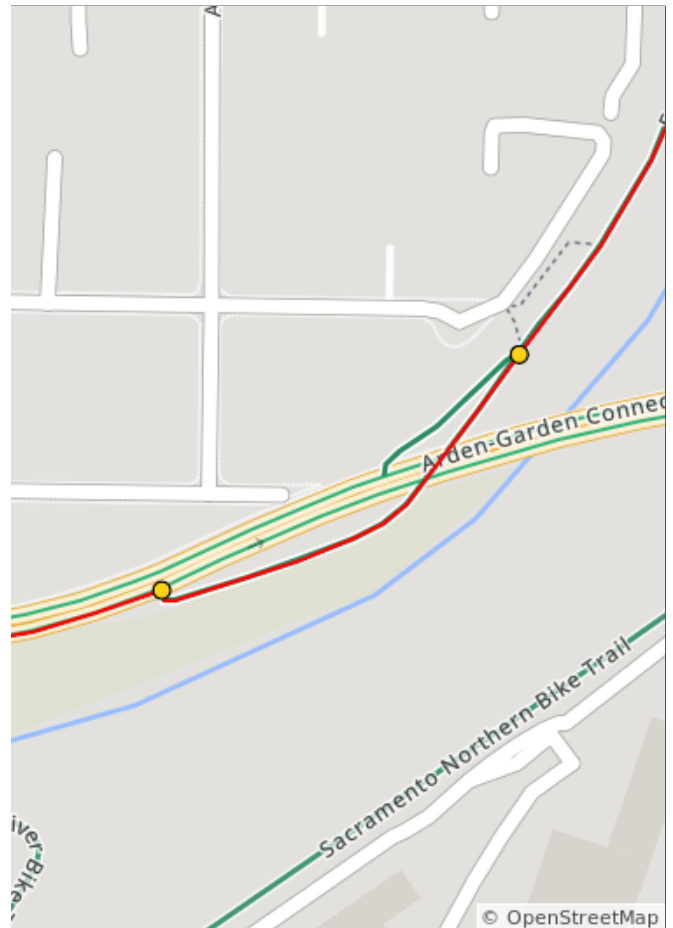

0.2 miles. +0/-0 feet

Num	Dist	Prev	Type	Note	Next
6.	2.0	1.7	→	R onto Tanzanite Way	0.3
7.	2.2	0.3	←	L onto Airport Road	0.4
8.	2.6	0.4	←	L onto San Juan Road	0.3
9.	2.9	0.3	↑	At roundabout, take exit 1 onto Azevedo Drive	1.4

2.4 miles. +7/-6 feet

Num	Dist	Prev	Type	Note	Next
12.	5.6	0.2	←	L	0.0
13.	5.6	0.0	↗	Keep R onto Two Rivers Bike Trail	1.7

0.3 miles. +1/-0 feet

Find all North Natomas Jibe routes and cue sheets on ridewithgps.com (join our Club there for use of premium tools).

Num	Dist	Prev	Type	Note	Next
14.	7.3	1.7	←	L	0.8
15.	8.0	0.8	↗	Sharp R onto Arden-Garden Connector	0.2

2.4 miles. +11/-18 feet

Num	Dist	Prev	Type	Note	Next
16.	8.2	0.2	→	R onto bike path	0.2
17.	8.4	0.2	↑	Continue onto East Levee Road	0.8