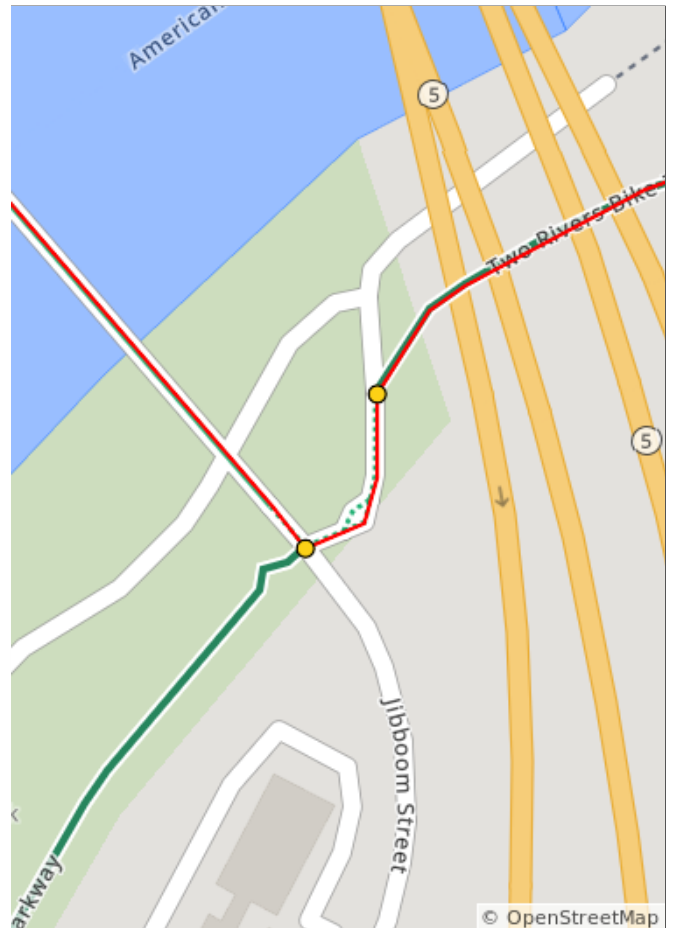

0.2 miles. +0/-0 feet

Num	Dist	Prev	Type	Note	Next
6.	2.0	1.7	→	R onto Tanzanite Way	0.3
7.	2.2	0.3	←	L onto Airport Road	0.4
8.	2.6	0.4	←	L onto San Juan Road	0.3
9.	2.9	0.3	↑	At roundabout, take exit 1 onto Azevedo Drive	1.4

2.7 miles. +1/-1 feet

Find all North Natomas Jibe routes and cue sheets on ridewithgps.com (join our Club there for use of premium tools).

Num	Dist	Prev	Type	Note	Next
10.	4.3	1.4	←	L onto Natomas Park Drive	1.1
11.	5.3	1.1	→	R onto Jibboom Street	0.2

2.4 miles. +7/-6 feet

Num	Dist	Prev	Type	Note	Next
12.	5.6	0.2	←	L	0.0
13.	5.6	0.0	↗	Keep R onto Two Rivers Bike Trail	1.7

0.3 miles. +1/-0 feet

Find all North Natomas Jibe routes and cue sheets on ridewithgps.com (join our Club there for use of premium tools).

Num	Dist	Prev	Type	Note	Next
14.	7.3	1.7	←	L	0.8
15.	8.0	0.8	↗	Sharp R onto Arden-Garden Connector	0.2

2.4 miles. +11/-18 feet

Num	Dist	Prev	Type	Note	Next
16.	8.2	0.2	→	R onto bike path	0.2
17.	8.4	0.2	↑	Continue onto East Levee Road	0.8