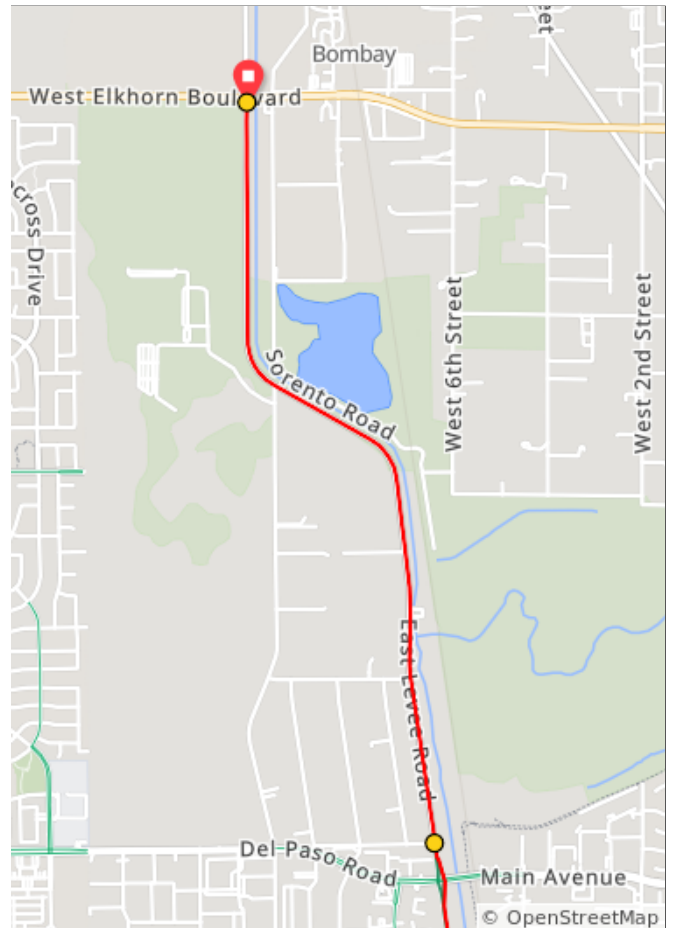

Num	Dist	Prev	Type	Note	Next
14.	7.3	1.7	←	L	0.8
15.	8.0	0.8	↗	Sharp R onto Arden-Garden Connector	0.2

2.4 miles. +11/-18 feet

Num	Dist	Prev	Type	Note	Next
16.	8.2	0.2	→	R onto bike path	0.2
17.	8.4	0.2	↑	Continue onto East Levee Road	0.8

0.4 miles. +0/-0 feet

Find all North Natomas Jibe routes and cue sheets on ridewithgps.com (join our Club there for use of premium tools).

Num	Dist	Prev	Type	Note	Next
18.	9.2	0.8	↑	Continue onto East Levee Road	2.6
19.	11.8	2.6	↗	Keep R onto East Levee Road	0.2

3.4 miles. +19/-15 feet

Num	Dist	Prev	Type	Note	Next
20.	11.9	0.2	↗	Slight R onto East Levee Road	2.2
21.	14.1	2.2	📍	End of route	0.0

2.3 miles. +17/-14 feet

Find all North Natomas Jibe routes and cue sheets on ridewithgps.com (join our Club there for use of premium tools).