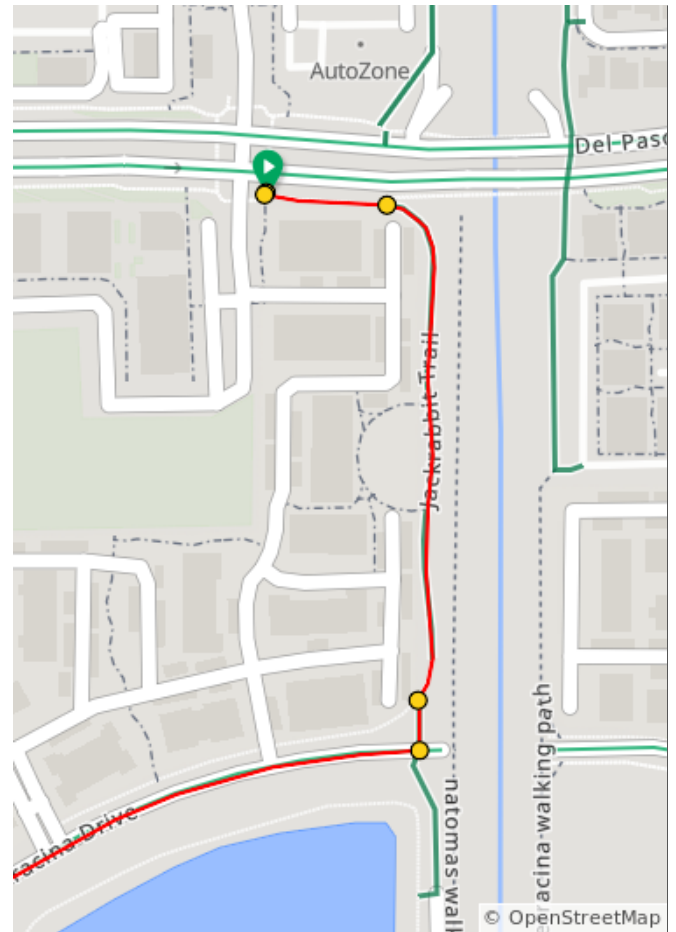

NN Eastside Ride

Find all North Natomas Jibe routes and cue sheets on ridewithgps.com (join our Club there for use of premium tools).

NN Eastside Ride

Num	Dist	Prev	Type	Note	Next
1.	0.0	0.0	📍	Start of route	0.0
2.	0.0	0.0	←	L	0.0
3.	0.0	0.0	↑	Continue onto Jackrabbit Trail	0.2
4.	0.2	0.2	←	L onto Jackrabbit Trail	0.0
5.	0.2	0.0	→	R onto Terracina Drive	1.7

0.2 miles. +0/-0 feet

Num	Dist	Prev	Type	Note	Next
6.	2.0	1.7	→	R onto Tanzanite Way	0.3
7.	2.2	0.3	←	L onto Airport Road	0.4
8.	2.6	0.4	←	L onto San Juan Road	0.3
9.	2.9	0.3	↑	At roundabout, take exit 1 onto Azevedo Drive	1.4

2.7 miles. +1/-1 feet

Find all North Natomas Jibe routes and cue sheets on ridewithgps.com (join our Club there for use of premium tools).

Num	Dist	Prev	Type	Note	Next
10.	4.3	1.4	←	L onto Natomas Park Drive	1.1
11.	5.3	1.1	→	R onto Jibboom Street	0.2

Num	Dist	Prev	Type	Note	Next
14.	7.3	1.7	←	L	0.8
15.	8.0	0.8	↗	Sharp R onto Arden-Garden Connector	0.2

2.4 miles. +11/-18 feet

Num	Dist	Prev	Type	Note	Next
16.	8.2	0.2	→	R onto bike path	0.2
17.	8.4	0.2	↑	Continue onto East Levee Road	0.8