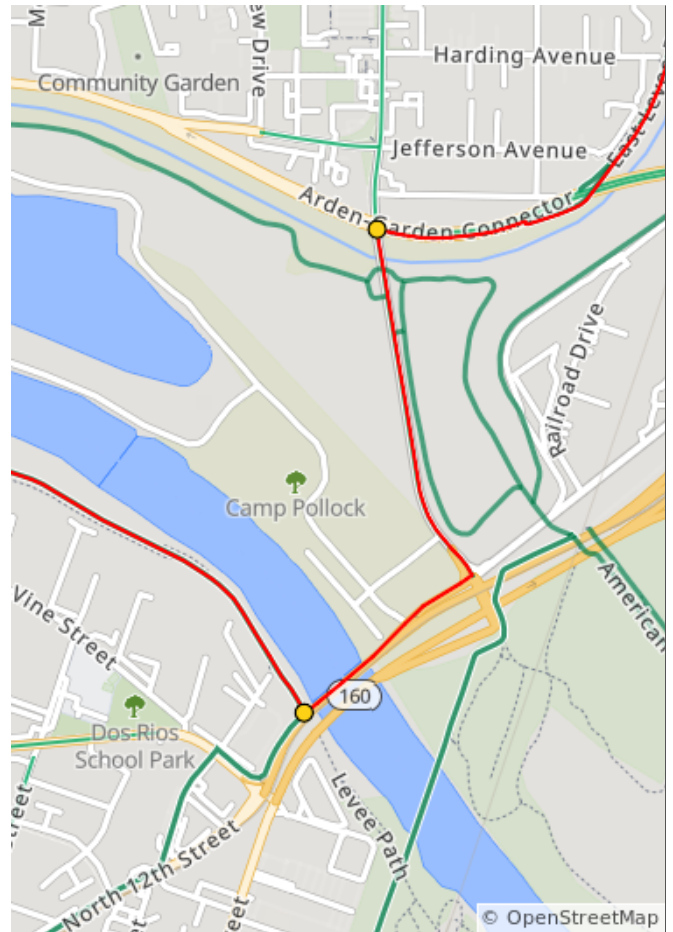

0.2 miles. +0/-0 feet

Num	Dist	Prev	Type	Note	Next
6.	2.0	1.7	→	R onto Tanzanite Way	0.3
7.	2.2	0.3	←	L onto Airport Road	0.4
8.	2.6	0.4	←	L onto San Juan Road	0.3
9.	2.9	0.3	↑	At roundabout, take exit 1 onto Azevedo Drive	1.4

2.4 miles. +7/-6 feet

Num	Dist	Prev	Type	Note	Next
12.	5.6	0.2	←	L	0.0
13.	5.6	0.0	↗	Keep R onto Two Rivers Bike Trail	1.7

0.3 miles. +1/-0 feet

Find all North Natomas Jibe routes and cue sheets on ridewithgps.com (join our Club there for use of premium tools).

Num	Dist	Prev	Type	Note	Next
14.	7.3	1.7	←	L	0.8
15.	8.0	0.8	↗	Sharp R onto Arden-Garden Connector	0.2

2.4 miles. +11/-18 feet

Num	Dist	Prev	Type	Note	Next
16.	8.2	0.2	→	R onto bike path	0.2
17.	8.4	0.2	↑	Continue onto East Levee Road	0.8

0.4 miles. +0/-0 feet

Find all North Natomas Jibe routes and cue sheets on ridewithgps.com (join our Club there for use of premium tools).

Num	Dist	Prev	Type	Note	Next
18.	9.2	0.8	↑	Continue onto East Levee Road	2.6
19.	11.8	2.6	↗	Keep R onto East Levee Road	0.2