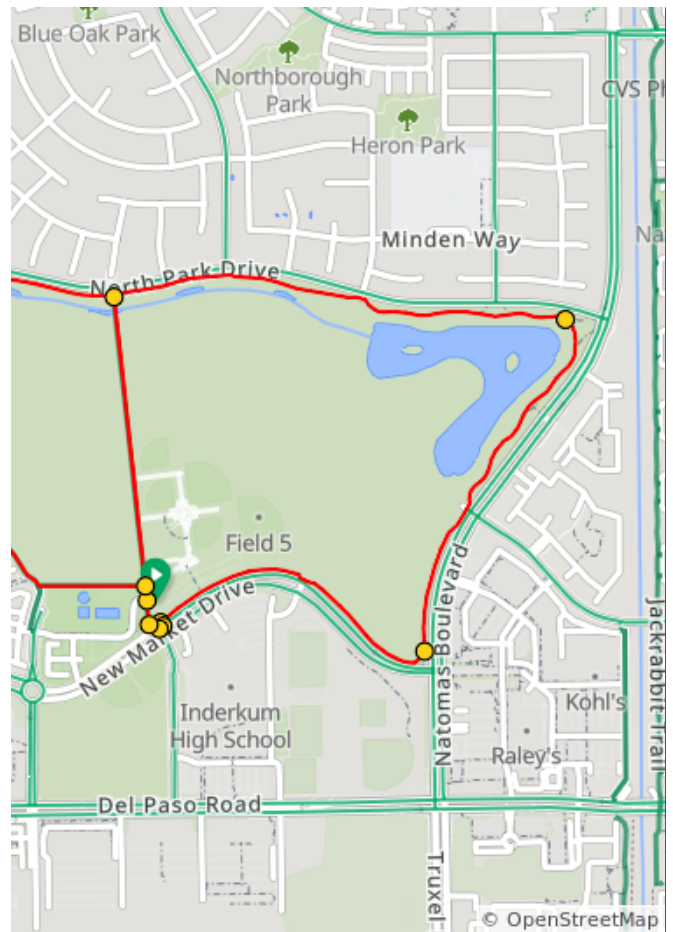

# NN Family Ride

Find all North Natomas Jibe routes and cue sheets on [ridewithgps.com](http://ridewithgps.com) (join our Club there for use of premium tools).

## NN Family Ride

Num	Dist	Prev	Type	Note	Next
1.	0.0	0.0	→	R	0.4
2.	0.4	0.4	→	R	0.6
3.	1.0	0.6	↗	Keep R	0.5
4.	1.5	0.5	↗	Keep R	0.4
5.	2.0	0.4	←	L	0.0
6.	2.0	0.0	→	R onto New Market Drive	0.0
7.	2.0	0.0	→	R	0.0
8.	2.0	0.0	→	R	0.1
9.	2.0	0.1	←	L	0.1

2.0 miles. +6/-6 feet

Num	Dist	Prev	Type	Note	Next
10.	2.2	0.1	→	R	0.5
11.	2.7	0.5	↗	Keep R	0.3
12.	2.9	0.3	↗	Keep R	0.0
13.	2.9	0.0	→	R	0.4
14.	3.3	0.4	←	L	0.0

1.3 miles. +5/-4 feet

Find all North Natomas Jibe routes and cue sheets on [ridewithgps.com](http://ridewithgps.com) (join our Club there for use of premium tools).