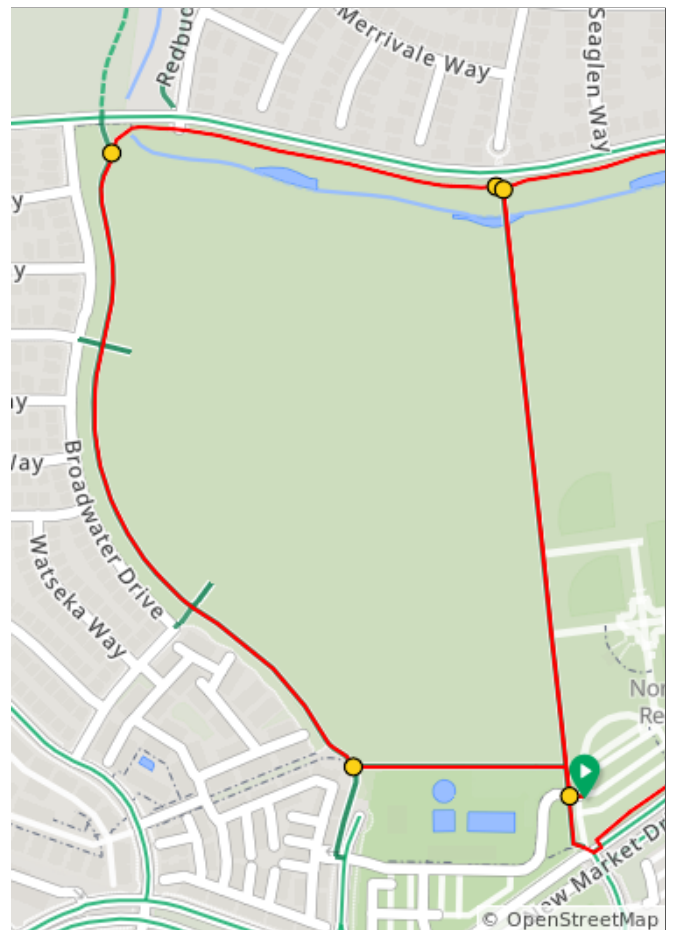

## NN Family Ride

Num	Dist	Prev	Type	Note	Next
1.	0.0	0.0	→	R	0.4
2.	0.4	0.4	→	R	0.6
3.	1.0	0.6	↗	Keep R	0.5
4.	1.5	0.5	↗	Keep R	0.4
5.	2.0	0.4	←	L	0.0
6.	2.0	0.0	→	R onto New Market Drive	0.0
7.	2.0	0.0	→	R	0.0
8.	2.0	0.0	→	R	0.1
9.	2.0	0.1	←	L	0.1

2.0 miles. +6/-6 feet

Num	Dist	Prev	Type	Note	Next
10.	2.2	0.1	→	R	0.5
11.	2.7	0.5	↗	Keep R	0.3
12.	2.9	0.3	↗	Keep R	0.0
13.	2.9	0.0	→	R	0.4
14.	3.3	0.4	←	L	0.0

1.3 miles. +5/-4 feet

Find all North Natomas Jibe routes and cue sheets on [ridewithgps.com](http://ridewithgps.com) (join our Club there for use of premium tools).