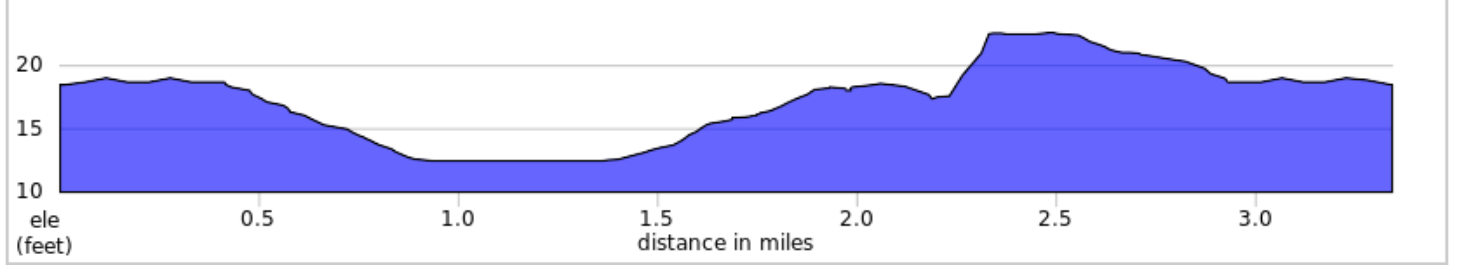

NN Family Ride

Find all North Natomas Jibe routes and cue sheets on ridewithgps.com (join our Club there for use of premium tools).

NN Family Ride

Num	Dist	Prev	Type	Note	Next
1.	0.0	0.0	→	R	0.4
2.	0.4	0.4	→	R	0.6
3.	1.0	0.6	↗	Keep R	0.5
4.	1.5	0.5	↗	Keep R	0.4
5.	2.0	0.4	←	L	0.0
6.	2.0	0.0	→	R onto New Market Drive	0.0
7.	2.0	0.0	→	R	0.0
8.	2.0	0.0	→	R	0.1
9.	2.0	0.1	←	L	0.1

2.0 miles. +6/-6 feet