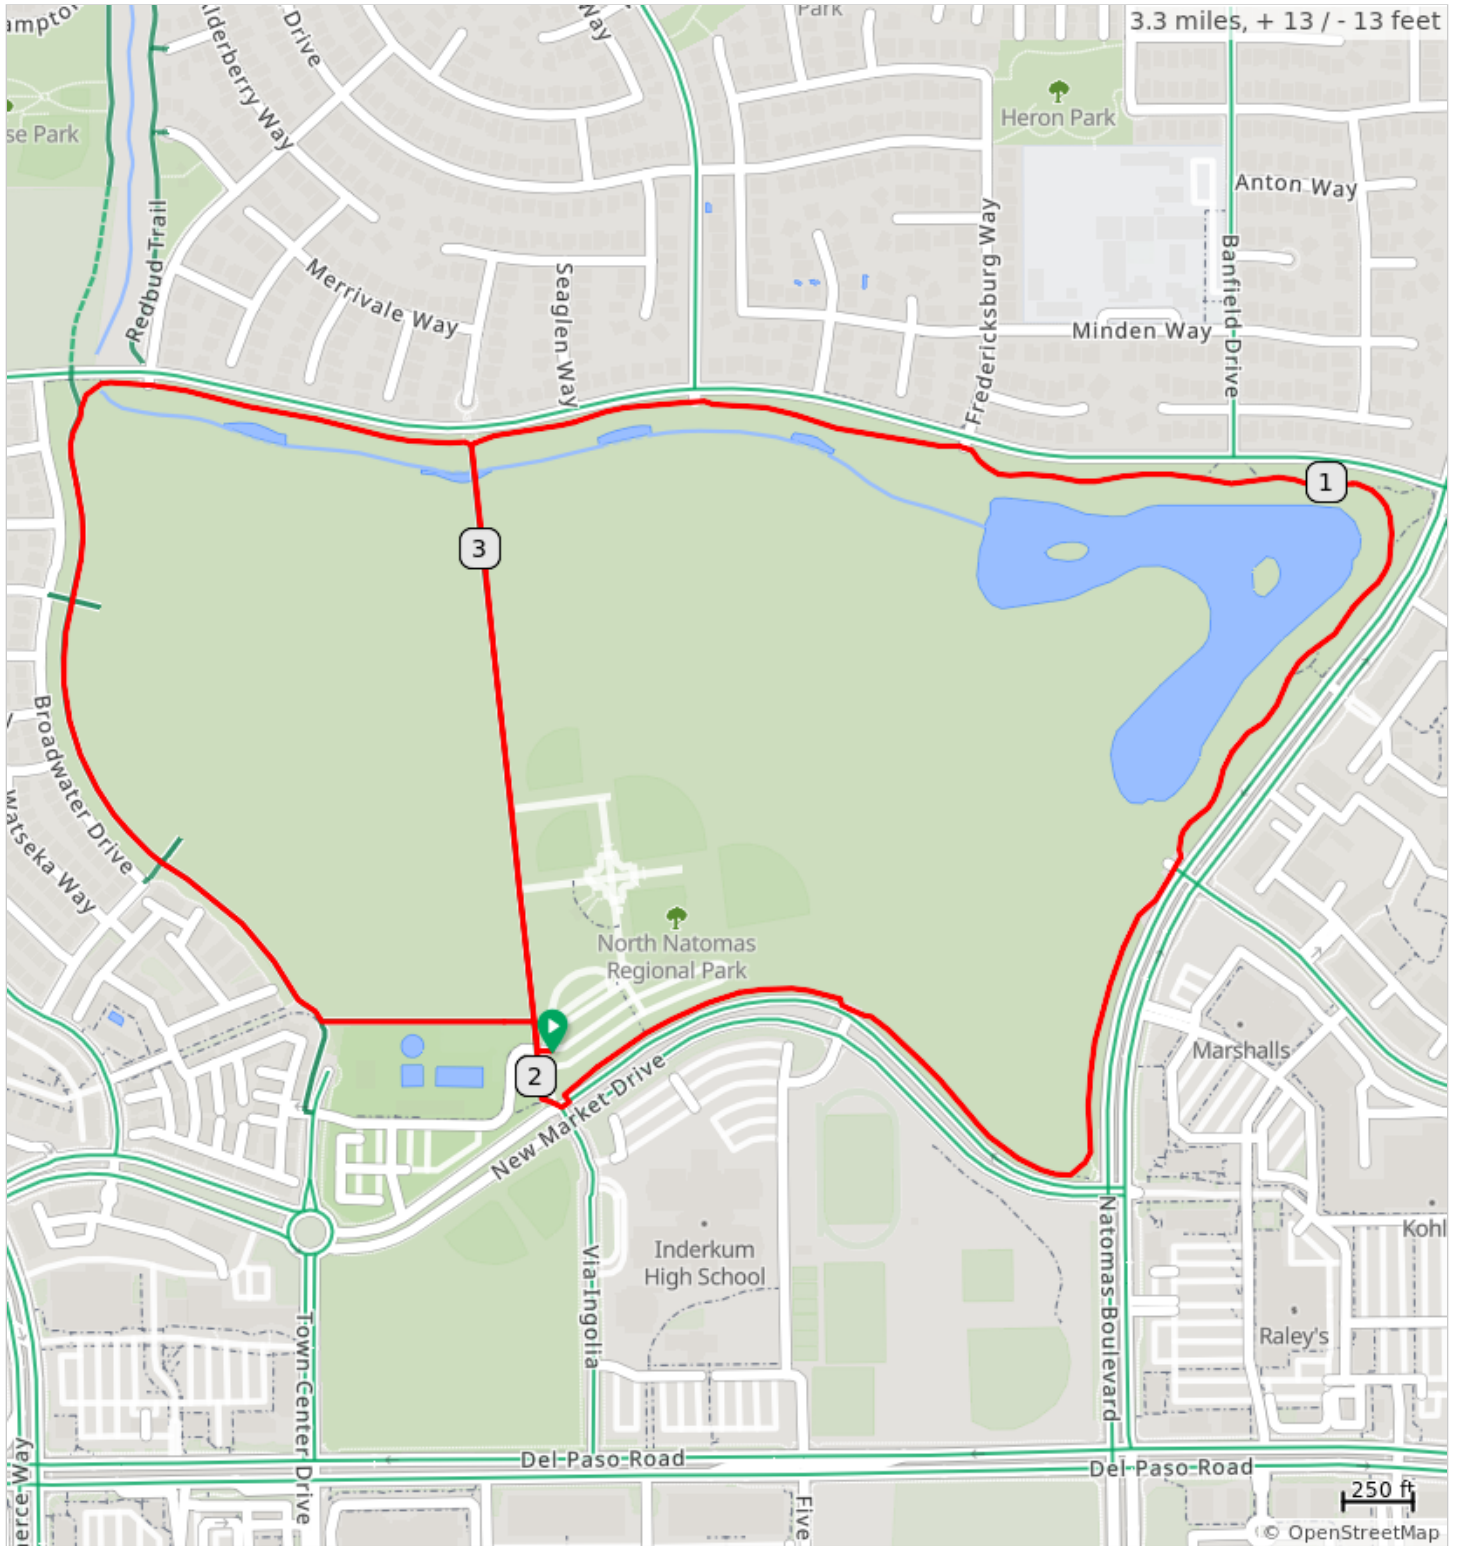

# NN Family Ride

Find all North Natomas Jibe routes and cue sheets on [ridewithgps.com](http://ridewithgps.com) (join our Club there for use of premium tools).

## NN Family Ride

Num	Dist	Prev	Type	Note	Next
1.	0.0	0.0	→	R	0.4
2.	0.4	0.4	→	R	0.6
3.	1.0	0.6	↗	Keep R	0.5
4.	1.5	0.5	↗	Keep R	0.4
5.	2.0	0.4	←	L	0.0
6.	2.0	0.0	→	R onto New Market Drive	0.0
7.	2.0	0.0	→	R	0.0
8.	2.0	0.0	→	R	0.1
9.	2.0	0.1	←	L	0.1

2.0 miles. +6/-6 feet

Num	Dist	Prev	Type	Note	Next
10.	2.2	0.1	→	R	0.5
11.	2.7	0.5	↗	Keep R	0.3
12.	2.9	0.3	↗	Keep R	0.0
13.	2.9	0.0	→	R	0.4
14.	3.3	0.4	←	L	0.0

1.3 miles. +5/-4 feet

Find all North Natomas Jibe routes and cue sheets on [ridewithgps.com](http://ridewithgps.com) (join our Club there for use of premium tools).