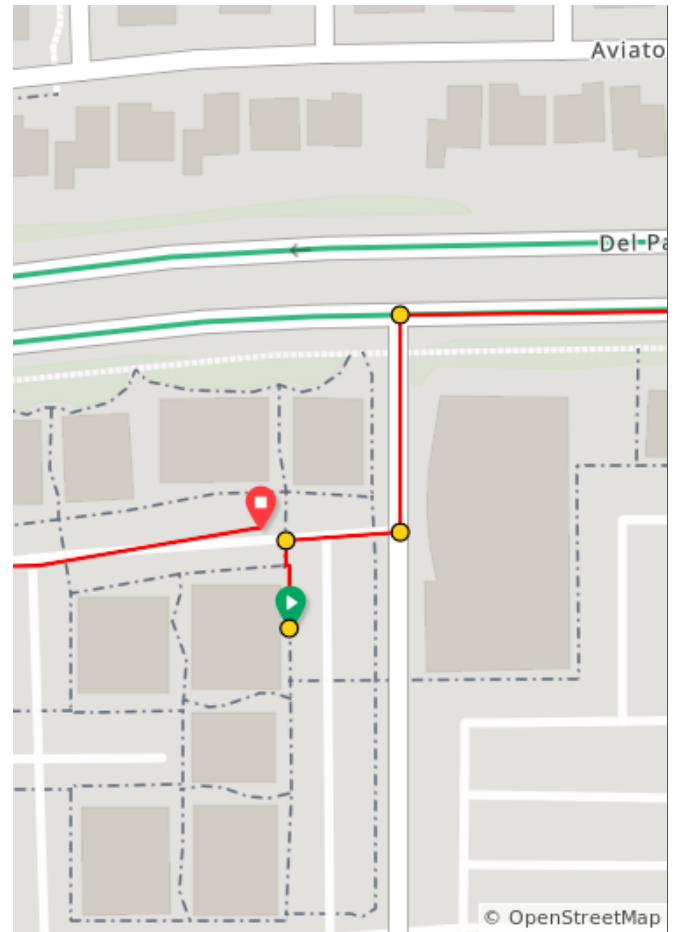

## NN Gallavantin Around

Num	Dist	Prev	Type	Note	Next
1.	0.0	0.0	📍	Start of route	0.0
2.	0.0	0.0	➡	R	0.0
3.	0.0	0.0	⬅	L	0.0
4.	0.1	0.0	➡	R onto Del Paso Road heading East	3.1

0.1 miles. +0/-0 feet

Num	Dist	Prev	Type	Note	Next
5.	3.2	3.1	⬆	Cross Rio Linda Blvd and take bike path entrance on R side	0.0
6.	3.2	0.0	⬅	L onto Sacramento Northern Bike Trail heading North	4.0

3.1 miles. +0/-0 feet

Num	Dist	Prev	Type	Note	Next
7.	7.2	4.0	←	L onto Delano Street	0.3
8.	7.5	0.3	→	R onto Elwyn Avenue	0.3
9.	7.8	0.3	←	L onto W Elverta Rd	5.9

4.6 miles. +4/-9 feet

Num	Dist	Prev	Type	Note	Next
10.	13.8	5.9	←	L onto Power Line Rd	4.0
11.	17.8	4.0	←	L onto Del Paso Road	1.1

10.0 miles. +2/-15 feet

Num	Dist	Prev	Type	Note	Next
12.	18.9	1.1	→	R onto Fisherman's Lake Pkwy	1.6
13.	20.5	1.6	↗	Slight R	0.0

2.7 miles. +2/-7 feet

Num	Dist	Prev	Type	Note	Next
14.	20.5	0.0	←	L	0.0
15.	20.5	0.0	↖	Keep L	0.0
16.	20.5	0.0	→	R onto Arena Boulevard	0.3
17.	20.8	0.3	<i>i</i>	Optional R turn into Bel Air Market	1.5

0.3 miles. +2/-0 feet

Num	Dist	Prev	Type	Note	Next
18.	22.4	1.5	←	L	0.0
19.	22.4	0.0	←	L	0.0
20.	22.4	0.0	→	R onto Jackrabbit Trail	0.3
21.	22.7	0.3	→	Slight R	0.2
22.	23.0	0.2	→	R onto Jackrabbit Trail	0.0
23.	23.0	0.0	←	L onto Jackrabbit Trail	0.1
24.	23.0	0.1	→	R onto Jackrabbit Trail	0.2
25.	23.2	0.2	↘	Sharp R	0.2
26.	23.4	0.2	📍	End of route	0.0