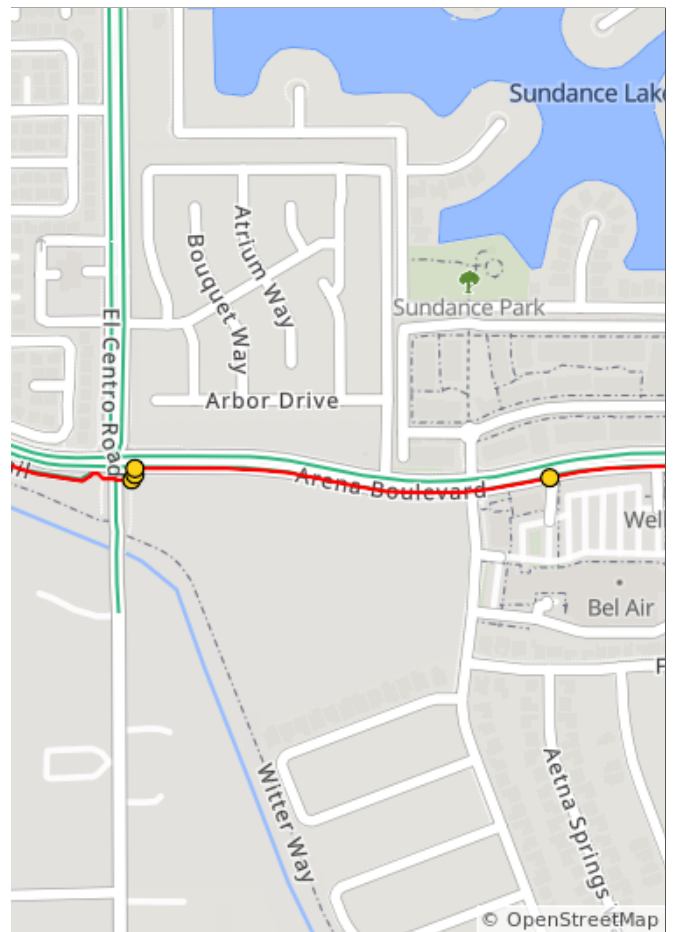

## NN Gallavantin Around

Num	Dist	Prev	Type	Note	Next
1.	0.0	0.0	📍	Start of route	0.0
2.	0.0	0.0	➡	R	0.0
3.	0.0	0.0	⬅	L	0.0
4.	0.1	0.0	➡	R onto Del Paso Road heading East	3.1

0.1 miles. +0/-0 feet

Num	Dist	Prev	Type	Note	Next
5.	3.2	3.1	⬆	Cross Rio Linda Blvd and take bike path entrance on R side	0.0
6.	3.2	0.0	⬅	L onto Sacramento Northern Bike Trail heading North	4.0

3.1 miles. +0/-0 feet

Num	Dist	Prev	Type	Note	Next
7.	7.2	4.0	←	L onto Delano Street	0.3
8.	7.5	0.3	→	R onto Elwyn Avenue	0.3
9.	7.8	0.3	←	L onto W Elverta Rd	5.9

4.6 miles. +4/-9 feet

Num	Dist	Prev	Type	Note	Next
10.	13.8	5.9	←	L onto Power Line Rd	4.0
11.	17.8	4.0	←	L onto Del Paso Road	1.1

10.0 miles. +2/-15 feet

Num	Dist	Prev	Type	Note	Next
12.	18.9	1.1	→	R onto Fisherman's Lake Pkwy	1.6
13.	20.5	1.6	↗	Slight R	0.0

2.7 miles. +2/-7 feet

Num	Dist	Prev	Type	Note	Next
14.	20.5	0.0	←	L	0.0
15.	20.5	0.0	↖	Keep L	0.0
16.	20.5	0.0	→	R onto Arena Boulevard	0.3
17.	20.8	0.3	<i>i</i>	Optional R turn into Bel Air Market	1.5

0.3 miles. +2/-0 feet

Num	Dist	Prev	Type	Note	Next
18.	22.4	1.5	←	L	0.0
19.	22.4	0.0	←	L	0.0
20.	22.4	0.0	→	R onto Jackrabbit Trail	0.3
21.	22.7	0.3	→	Slight R	0.2
22.	23.0	0.2	→	R onto Jackrabbit Trail	0.0
23.	23.0	0.0	←	L onto Jackrabbit Trail	0.1
24.	23.0	0.1	→	R onto Jackrabbit Trail	0.2
25.	23.2	0.2	↘	Sharp R	0.2
26.	23.4	0.2	📍	End of route	0.0