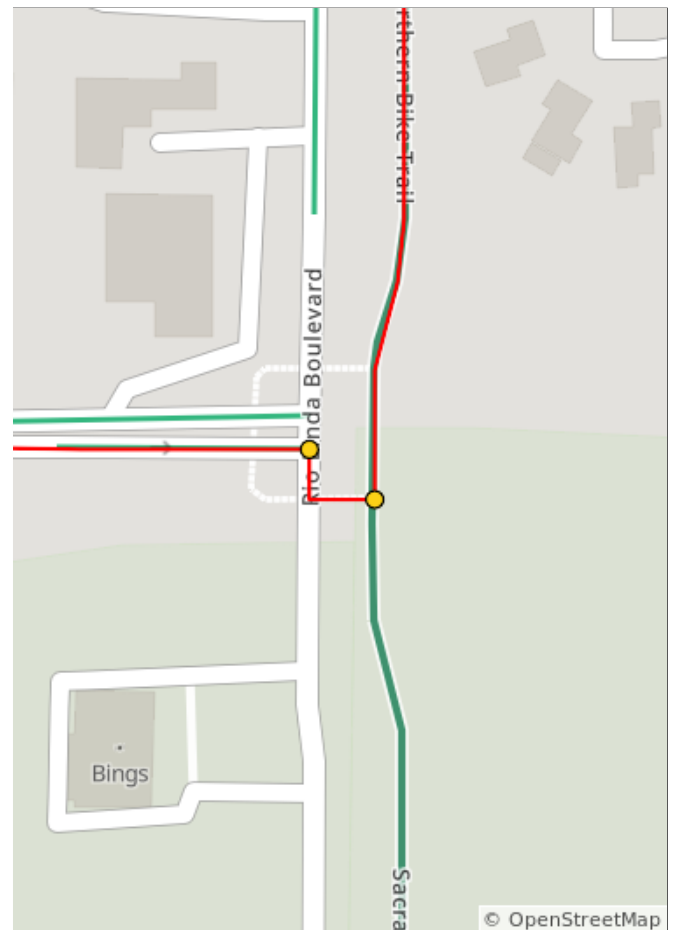

# NN Gallavantin Around

## NN Gallavantin Around

Num	Dist	Prev	Type	Note	Next
1.	0.0	0.0	📍	Start of route	0.0
2.	0.0	0.0	➡	R	0.0
3.	0.0	0.0	⬅	L	0.0
4.	0.1	0.0	➡	R onto Del Paso Road heading East	3.1

0.1 miles. +0/-0 feet

Num	Dist	Prev	Type	Note	Next
5.	3.2	3.1	⬆	Cross Rio Linda Blvd and take bike path entrance on R side	0.0
6.	3.2	0.0	⬅	L onto Sacramento Northern Bike Trail heading North	4.0

3.1 miles. +0/-0 feet

Num	Dist	Prev	Type	Note	Next
7.	7.2	4.0	←	L onto Delano Street	0.3
8.	7.5	0.3	→	R onto Elwyn Avenue	0.3
9.	7.8	0.3	←	L onto W Elverta Rd	5.9

4.6 miles. +4/-9 feet

Num	Dist	Prev	Type	Note	Next
10.	13.8	5.9	←	L onto Power Line Rd	4.0
11.	17.8	4.0	←	L onto Del Paso Road	1.1

10.0 miles. +2/-15 feet

Num	Dist	Prev	Type	Note	Next
12.	18.9	1.1	→	R onto Fisherman's Lake Pkwy	1.6
13.	20.5	1.6	↗	Slight R	0.0

2.7 miles. +2/-7 feet

Num	Dist	Prev	Type	Note	Next
14.	20.5	0.0	←	L	0.0
15.	20.5	0.0	↖	Keep L	0.0
16.	20.5	0.0	→	R onto Arena Boulevard	0.3
17.	20.8	0.3	<i>i</i>	Optional R turn into Bel Air Market	1.5