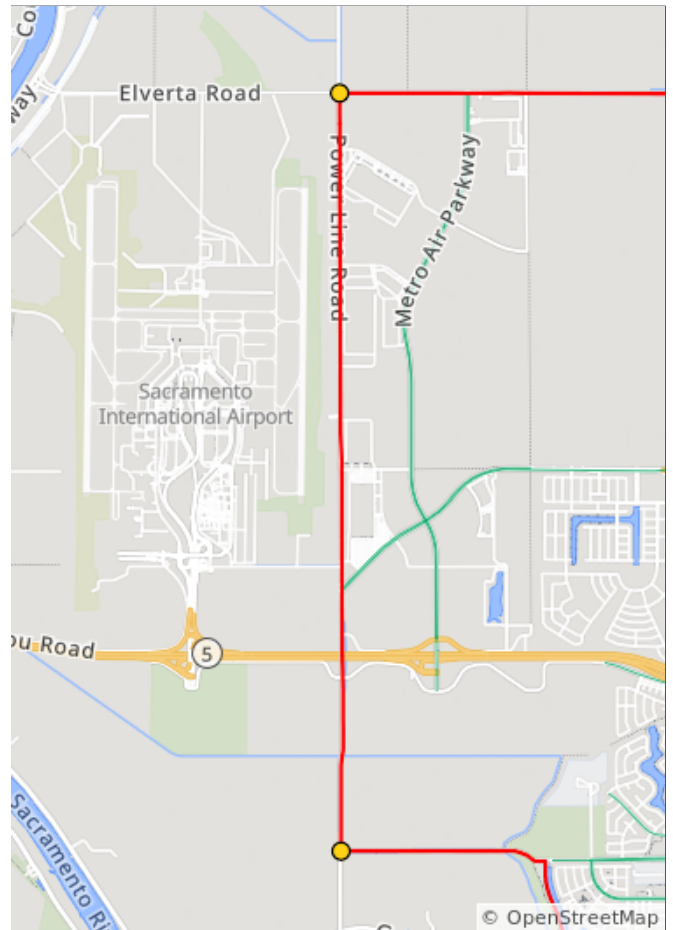

## NN Gallavantin Around

Num	Dist	Prev	Type	Note	Next
1.	0.0	0.0	📍	Start of route	0.0
2.	0.0	0.0	➡	R	0.0
3.	0.0	0.0	⬅	L	0.0
4.	0.1	0.0	➡	R onto Del Paso Road heading East	3.1

0.1 miles. +0/-0 feet

Num	Dist	Prev	Type	Note	Next
5.	3.2	3.1	⬆	Cross Rio Linda Blvd and take bike path entrance on R side	0.0
6.	3.2	0.0	⬅	L onto Sacramento Northern Bike Trail heading North	4.0

3.1 miles. +0/-0 feet

Num	Dist	Prev	Type	Note	Next
7.	7.2	4.0	←	L onto Delano Street	0.3
8.	7.5	0.3	→	R onto Elwyn Avenue	0.3
9.	7.8	0.3	←	L onto W Elverta Rd	5.9

4.6 miles. +4/-9 feet

Num	Dist	Prev	Type	Note	Next
10.	13.8	5.9	←	L onto Power Line Rd	4.0
11.	17.8	4.0	←	L onto Del Paso Road	1.1

10.0 miles. +2/-15 feet

Num	Dist	Prev	Type	Note	Next
12.	18.9	1.1	→	R onto Fisherman's Lake Pkwy	1.6
13.	20.5	1.6	↗	Slight R	0.0

2.7 miles. +2/-7 feet

Num	Dist	Prev	Type	Note	Next
14.	20.5	0.0	←	L	0.0
15.	20.5	0.0	↖	Keep L	0.0
16.	20.5	0.0	→	R onto Arena Boulevard	0.3
17.	20.8	0.3	<i>i</i>	Optional R turn into Bel Air Market	1.5

0.3 miles. +2/-0 feet

Num	Dist	Prev	Type	Note	Next
18.	22.4	1.5	←	L	0.0
19.	22.4	0.0	←	L	0.0
20.	22.4	0.0	→	R onto Jackrabbit Trail	0.3
21.	22.7	0.3	→	Slight R	0.2
22.	23.0	0.2	→	R onto Jackrabbit Trail	0.0
23.	23.0	0.0	←	L onto Jackrabbit Trail	0.1
24.	23.0	0.1	→	R onto Jackrabbit Trail	0.2
25.	23.2	0.2	↘	Sharp R	0.2
26.	23.4	0.2	📍	End of route	0.0