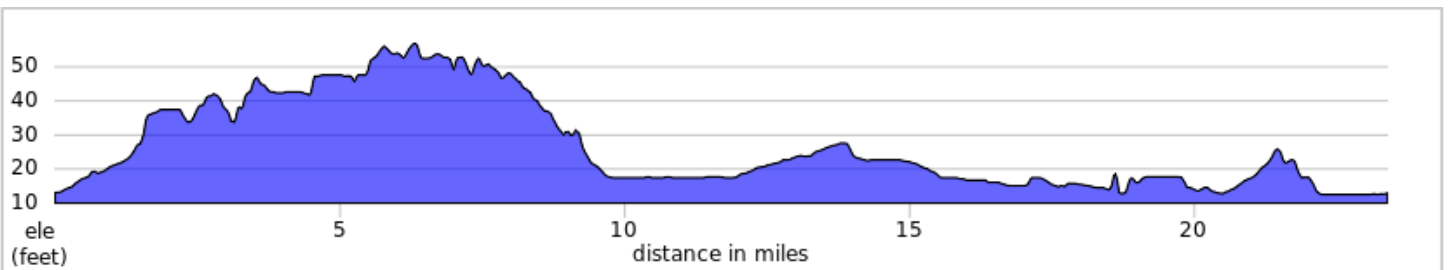

# NN Gallavantin Around

## NN Gallavantin Around

Num	Dist	Prev	Type	Note	Next
1.	0.0	0.0	📍	Start of route	0.0
2.	0.0	0.0	➡	R	0.0
3.	0.0	0.0	⬅	L	0.0
4.	0.1	0.0	➡	R onto Del Paso Road heading East	3.1

0.1 miles. +0/-0 feet

Num	Dist	Prev	Type	Note	Next
5.	3.2	3.1	⬆	Cross Rio Linda Blvd and take bike path entrance on R side	0.0
6.	3.2	0.0	⬅	L onto Sacramento Northern Bike Trail heading North	4.0

3.1 miles. +0/-0 feet

Num	Dist	Prev	Type	Note	Next
7.	7.2	4.0	←	L onto Delano Street	0.3
8.	7.5	0.3	→	R onto Elwyn Avenue	0.3
9.	7.8	0.3	←	L onto W Elverta Rd	5.9

4.6 miles. +4/-9 feet

Num	Dist	Prev	Type	Note	Next
10.	13.8	5.9	←	L onto Power Line Rd	4.0
11.	17.8	4.0	←	L onto Del Paso Road	1.1

10.0 miles. +2/-15 feet

Num	Dist	Prev	Type	Note	Next
12.	18.9	1.1	→	R onto Fisherman's Lake Pkwy	1.6
13.	20.5	1.6	↗	Slight R	0.0

2.7 miles. +2/-7 feet

Num	Dist	Prev	Type	Note	Next
14.	20.5	0.0	←	L	0.0
15.	20.5	0.0	↖	Keep L	0.0
16.	20.5	0.0	→	R onto Arena Boulevard	0.3
17.	20.8	0.3	<i>i</i>	Optional R turn into Bel Air Market	1.5