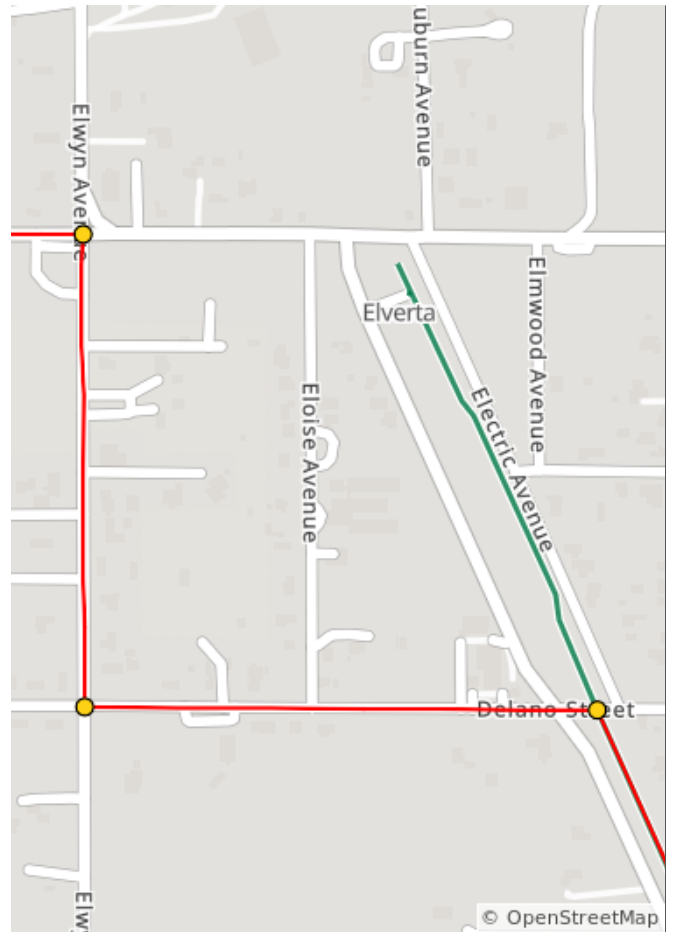

## NN Gallavantin Around

Num	Dist	Prev	Type	Note	Next
1.	0.0	0.0	📍	Start of route	0.0
2.	0.0	0.0	➡	R	0.0
3.	0.0	0.0	⬅	L	0.0
4.	0.1	0.0	➡	R onto Del Paso Road heading East	3.1

0.1 miles. +0/-0 feet

Num	Dist	Prev	Type	Note	Next
5.	3.2	3.1	⬆	Cross Rio Linda Blvd and take bike path entrance on R side	0.0
6.	3.2	0.0	⬅	L onto Sacramento Northern Bike Trail heading North	4.0

3.1 miles. +0/-0 feet

Num	Dist	Prev	Type	Note	Next
7.	7.2	4.0	←	L onto Delano Street	0.3
8.	7.5	0.3	→	R onto Elwyn Avenue	0.3
9.	7.8	0.3	←	L onto W Elverta Rd	5.9

4.6 miles. +4/-9 feet

Num	Dist	Prev	Type	Note	Next
10.	13.8	5.9	←	L onto Power Line Rd	4.0
11.	17.8	4.0	←	L onto Del Paso Road	1.1

10.0 miles. +2/-15 feet

Num	Dist	Prev	Type	Note	Next
12.	18.9	1.1	→	R onto Fisherman's Lake Pkwy	1.6
13.	20.5	1.6	↗	Slight R	0.0

2.7 miles. +2/-7 feet

Num	Dist	Prev	Type	Note	Next
14.	20.5	0.0	←	L	0.0
15.	20.5	0.0	↖	Keep L	0.0
16.	20.5	0.0	→	R onto Arena Boulevard	0.3
17.	20.8	0.3	<i>i</i>	Optional R turn into Bel Air Market	1.5

0.3 miles. +2/-0 feet

Num	Dist	Prev	Type	Note	Next
18.	22.4	1.5	←	L	0.0
19.	22.4	0.0	←	L	0.0
20.	22.4	0.0	→	R onto Jackrabbit Trail	0.3
21.	22.7	0.3	→	Slight R	0.2
22.	23.0	0.2	→	R onto Jackrabbit Trail	0.0
23.	23.0	0.0	←	L onto Jackrabbit Trail	0.1
24.	23.0	0.1	→	R onto Jackrabbit Trail	0.2
25.	23.2	0.2	↘	Sharp R	0.2
26.	23.4	0.2	📍	End of route	0.0