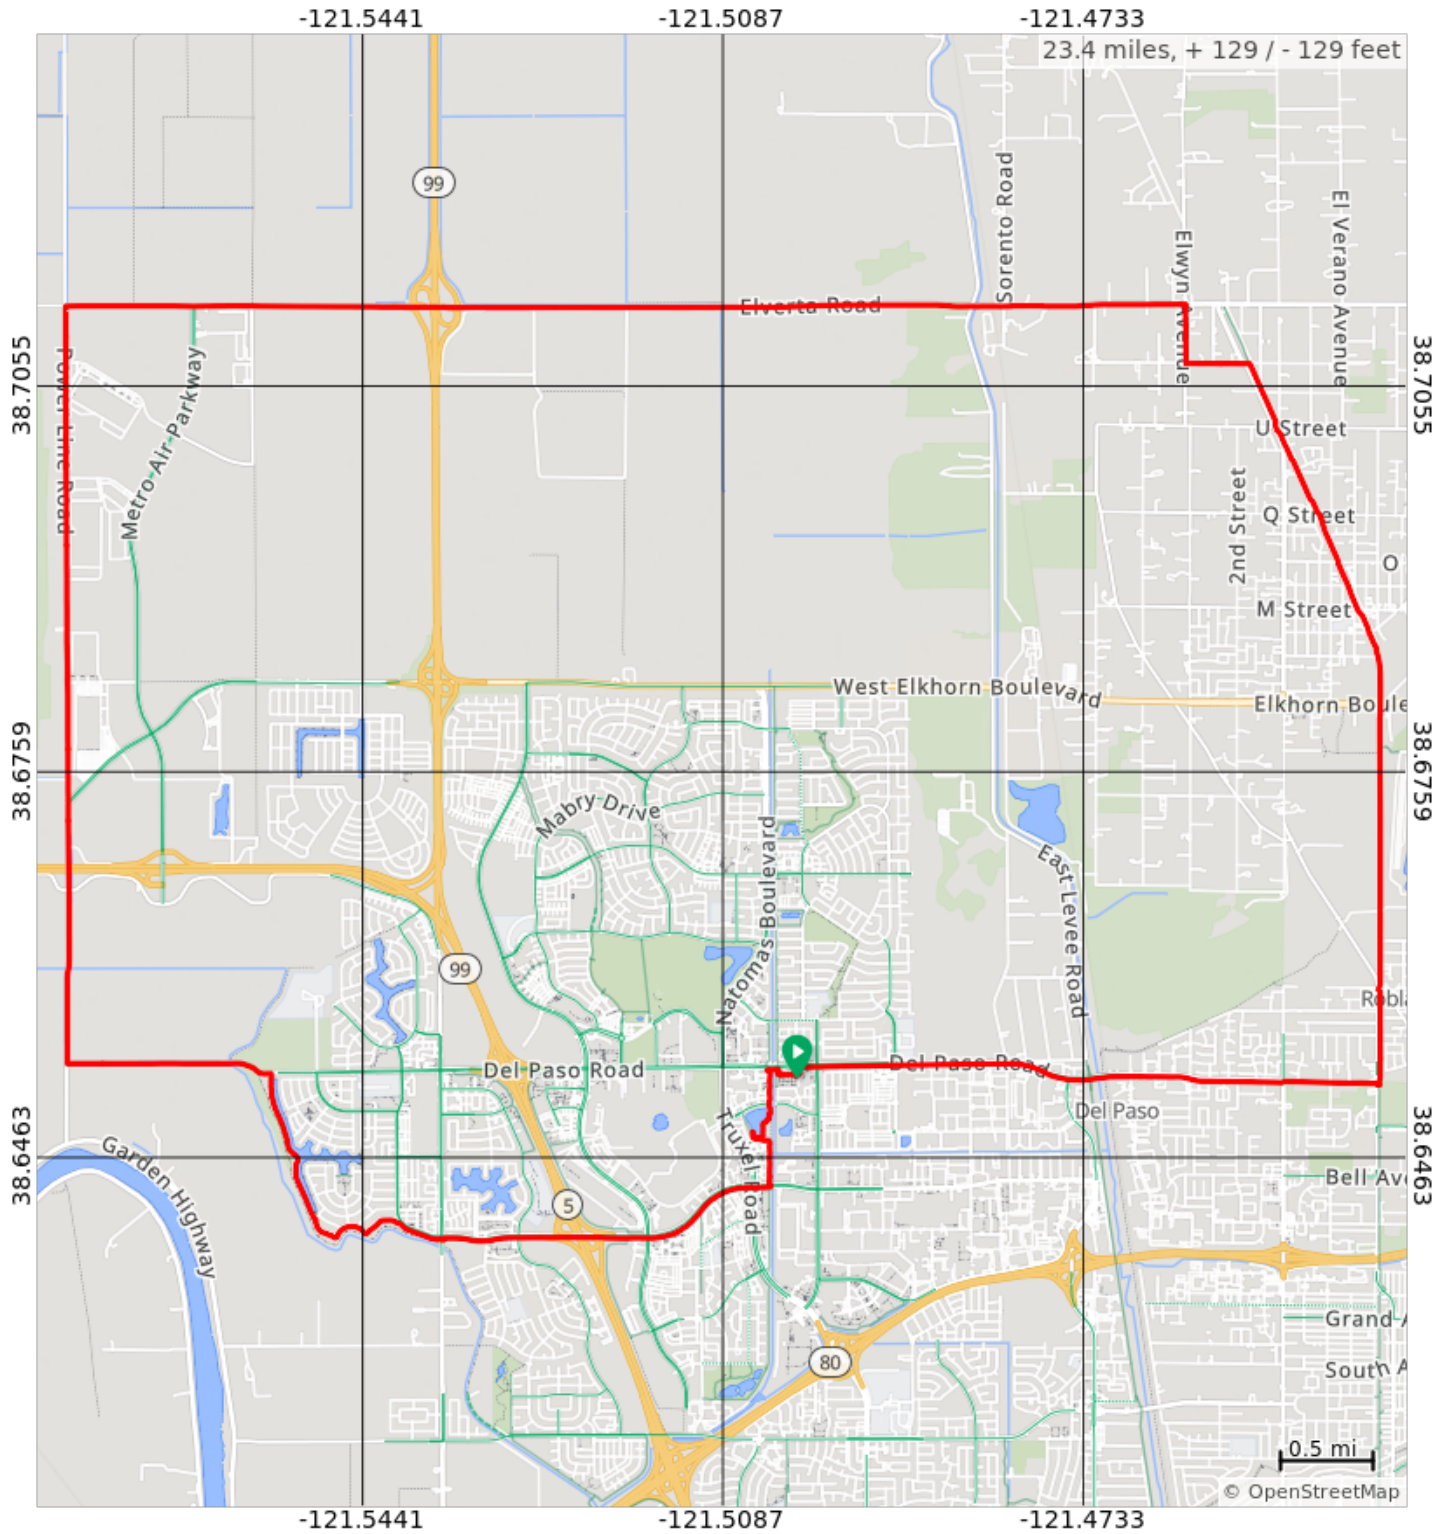

## NN Gallavantin Around

Num	Dist	Prev	Type	Note	Next
1.	0.0	0.0	📍	Start of route	0.0
2.	0.0	0.0	➡	R	0.0
3.	0.0	0.0	⬅	L	0.0
4.	0.1	0.0	➡	R onto Del Paso Road heading East	3.1

0.1 miles. +0/-0 feet

Num	Dist	Prev	Type	Note	Next
5.	3.2	3.1	⬆	Cross Rio Linda Blvd and take bike path entrance on R side	0.0
6.	3.2	0.0	⬅	L onto Sacramento Northern Bike Trail heading North	4.0

3.1 miles. +0/-0 feet

Num	Dist	Prev	Type	Note	Next
7.	7.2	4.0	←	L onto Delano Street	0.3
8.	7.5	0.3	→	R onto Elwyn Avenue	0.3
9.	7.8	0.3	←	L onto W Elverta Rd	5.9

4.6 miles. +4/-9 feet

Num	Dist	Prev	Type	Note	Next
10.	13.8	5.9	←	L onto Power Line Rd	4.0
11.	17.8	4.0	←	L onto Del Paso Road	1.1

10.0 miles. +2/-15 feet

Num	Dist	Prev	Type	Note	Next
12.	18.9	1.1	→	R onto Fisherman's Lake Pkwy	1.6
13.	20.5	1.6	↗	Slight R	0.0

2.7 miles. +2/-7 feet

Num	Dist	Prev	Type	Note	Next
14.	20.5	0.0	←	L	0.0
15.	20.5	0.0	↖	Keep L	0.0
16.	20.5	0.0	→	R onto Arena Boulevard	0.3
17.	20.8	0.3	<i>i</i>	Optional R turn into Bel Air Market	1.5

0.3 miles. +2/-0 feet

Num	Dist	Prev	Type	Note	Next
18.	22.4	1.5	←	L	0.0
19.	22.4	0.0	←	L	0.0
20.	22.4	0.0	→	R onto Jackrabbit Trail	0.3
21.	22.7	0.3	→	Slight R	0.2
22.	23.0	0.2	→	R onto Jackrabbit Trail	0.0
23.	23.0	0.0	←	L onto Jackrabbit Trail	0.1
24.	23.0	0.1	→	R onto Jackrabbit Trail	0.2
25.	23.2	0.2	↘	Sharp R	0.2
26.	23.4	0.2	📍	End of route	0.0