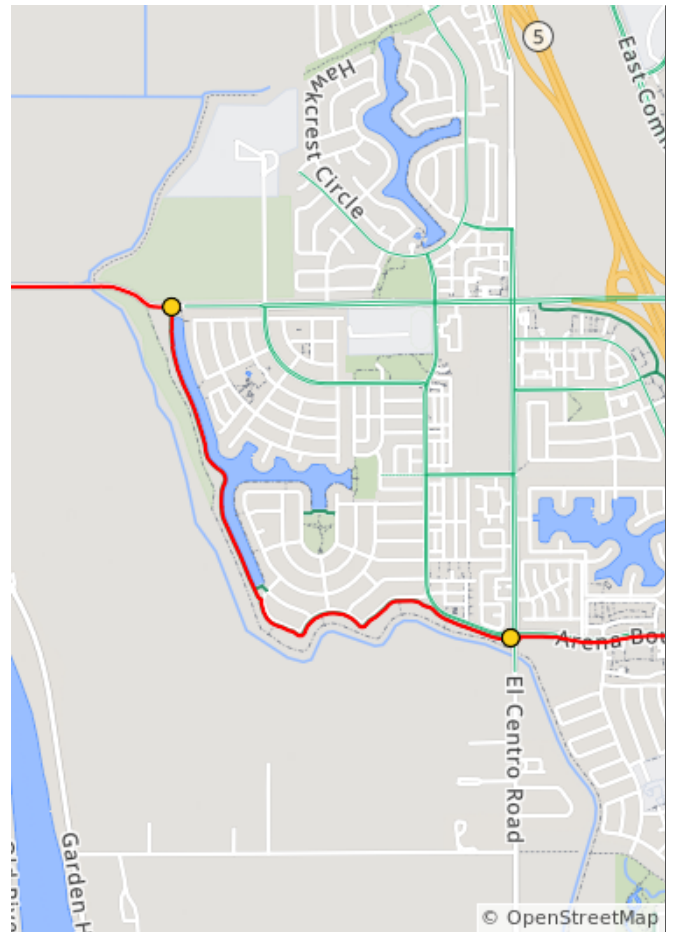

## NN Gallavantin Around

Num	Dist	Prev	Type	Note	Next
1.	0.0	0.0	📍	Start of route	0.0
2.	0.0	0.0	➡	R	0.0
3.	0.0	0.0	⬅	L	0.0
4.	0.1	0.0	➡	R onto Del Paso Road heading East	3.1

0.1 miles. +0/-0 feet

Num	Dist	Prev	Type	Note	Next
5.	3.2	3.1	⬆	Cross Rio Linda Blvd and take bike path entrance on R side	0.0
6.	3.2	0.0	⬅	L onto Sacramento Northern Bike Trail heading North	4.0

3.1 miles. +0/-0 feet

Num	Dist	Prev	Type	Note	Next
7.	7.2	4.0	←	L onto Delano Street	0.3
8.	7.5	0.3	→	R onto Elwyn Avenue	0.3
9.	7.8	0.3	←	L onto W Elverta Rd	5.9

4.6 miles. +4/-9 feet

Num	Dist	Prev	Type	Note	Next
10.	13.8	5.9	←	L onto Power Line Rd	4.0
11.	17.8	4.0	←	L onto Del Paso Road	1.1

10.0 miles. +2/-15 feet

Num	Dist	Prev	Type	Note	Next
12.	18.9	1.1	→	R onto Fisherman's Lake Pkwy	1.6
13.	20.5	1.6	↗	Slight R	0.0

2.7 miles. +2/-7 feet

Num	Dist	Prev	Type	Note	Next
14.	20.5	0.0	←	L	0.0
15.	20.5	0.0	↖	Keep L	0.0
16.	20.5	0.0	→	R onto Arena Boulevard	0.3
17.	20.8	0.3	<i>i</i>	Optional R turn into Bel Air Market	1.5

0.3 miles. +2/-0 feet

Num	Dist	Prev	Type	Note	Next
18.	22.4	1.5	←	L	0.0
19.	22.4	0.0	←	L	0.0
20.	22.4	0.0	→	R onto Jackrabbit Trail	0.3
21.	22.7	0.3	→	Slight R	0.2
22.	23.0	0.2	→	R onto Jackrabbit Trail	0.0
23.	23.0	0.0	←	L onto Jackrabbit Trail	0.1
24.	23.0	0.1	→	R onto Jackrabbit Trail	0.2
25.	23.2	0.2	↘	Sharp R	0.2
26.	23.4	0.2	📍	End of route	0.0