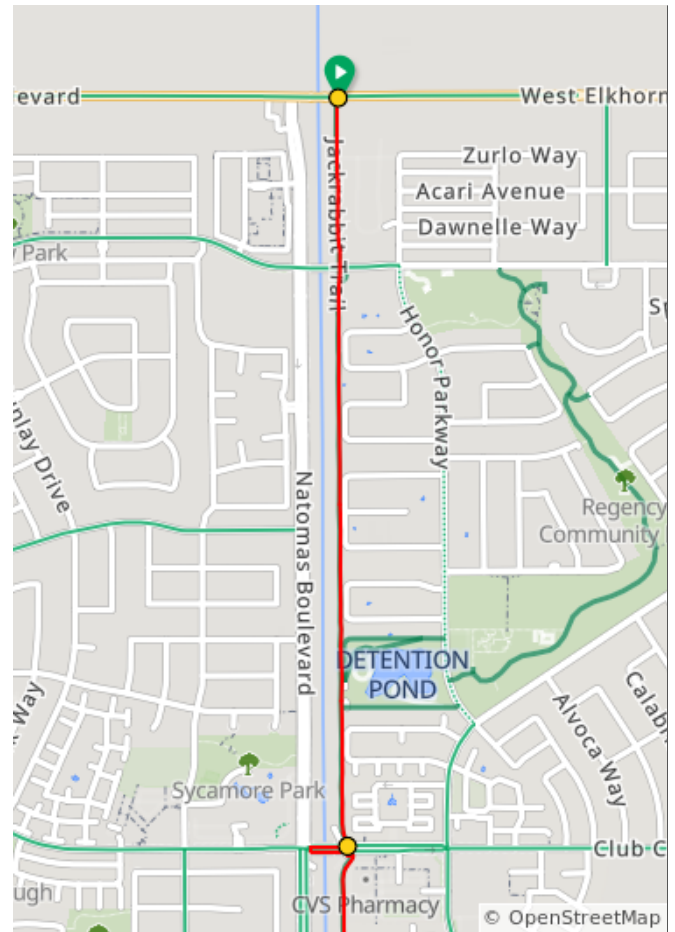

NN Jackrabbit Trail

Find all North Natomas Jibe routes and cue sheets on ridewithgps.com (join our Club there for use of premium tools).

NN Jackrabbit Trail

Num	Dist	Prev	Type	Note	Next
1.	0.0	0.0	📍	Start of route	1.0
2.	1.0	1.0	➔	R onto Club Center Drive	0.0

1.0 miles. +0/-3 feet

Num	Dist	Prev	Type	Note	Next
3.	1.0	0.0	↻	Make a U-turn onto Club Center Drive	0.1
4.	1.1	0.1	➔	R	0.0
5.	1.1	0.0	➔	L	0.0
6.	1.1	0.0	➔	R onto Jackrabbit Trail	1.2

0.1 miles. +0/-0 feet

Find all North Natomas Jibe routes and cue sheets on ridewithgps.com (join our Club there for use of premium tools).

Num	Dist	Prev	Type	Note	Next
7.	2.4	1.2	←	L onto Jackrab bit Trail	0.1
8.	2.4	0.1	→	R onto Jackrab bit Trail	0.0
9.	2.4	0.0	→	R	0.3
10.	2.7	0.3	↗	Keep R onto Black Locust Park Trail	0.0
11.	2.7	0.0	←	L onto Jackrab bit Trail	0.3
12.	3.0	0.3	←	L	0.0
13.	3.1	0.0	→	R	0.0