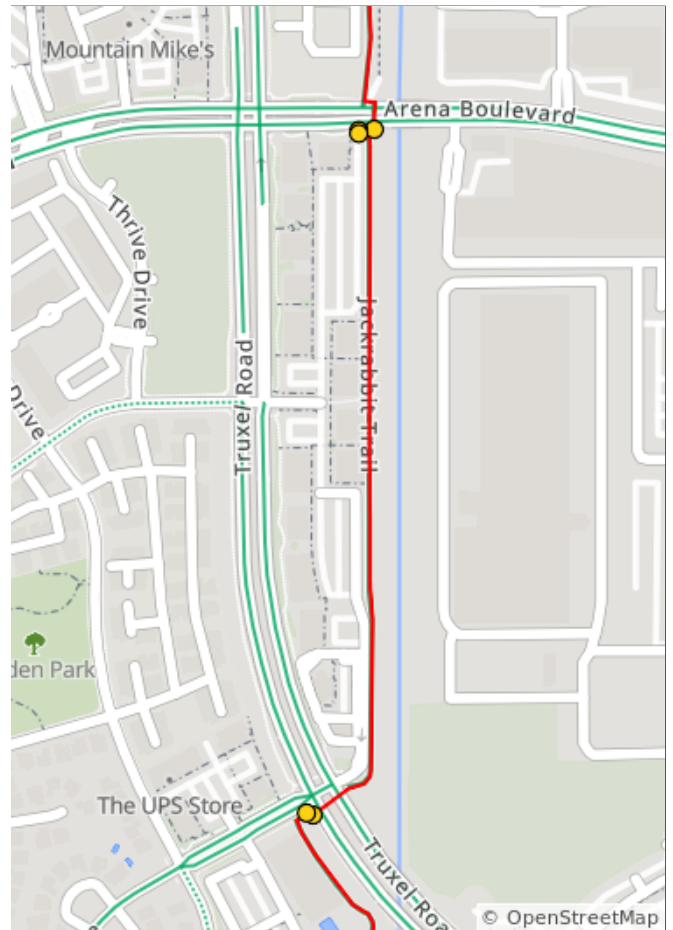

Find all North Natomas Jibe routes and cue sheets on ridewithgps.com (join our Club there for use of premium tools).