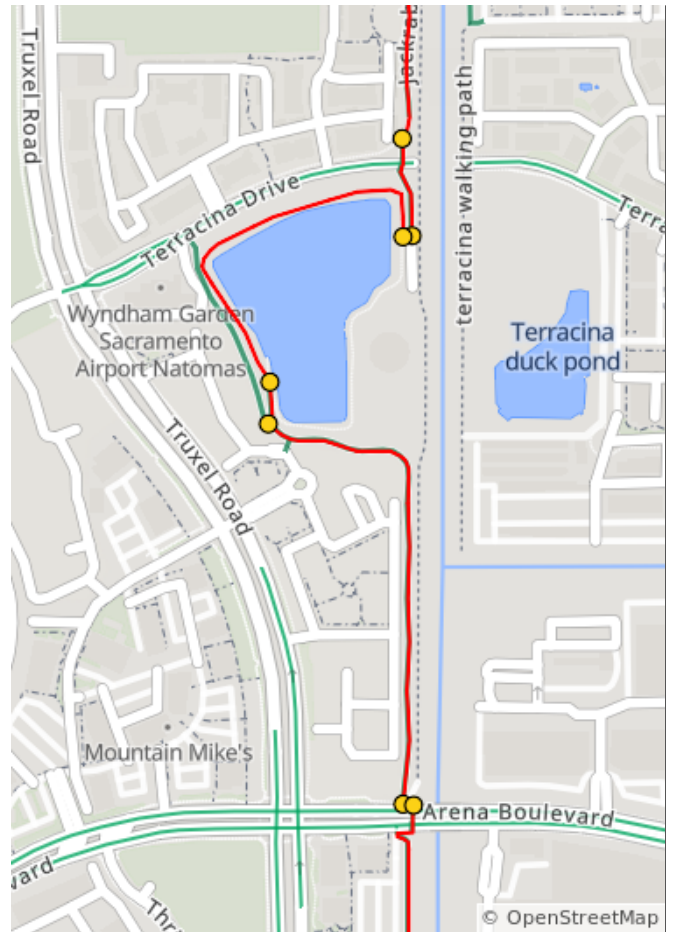

Num	Dist	Prev	Type	Note	Next
7.	2.4	1.2	←	L onto Jackrab bit Trail	0.1
8.	2.4	0.1	→	R onto Jackrab bit Trail	0.0
9.	2.4	0.0	→	R	0.3
10.	2.7	0.3	↗	Keep R onto Black Locust Park Trail	0.0
11.	2.7	0.0	←	L onto Jackrab bit Trail	0.3
12.	3.0	0.3	←	L	0.0
13.	3.1	0.0	→	R	0.0

1.9 miles. +0/-0 feet

Num	Dist	Prev	Type	Note	Next
14.	3.1	0.0	→	R	0.0
15.	3.1	0.0	←	L	0.0
16.	3.1	0.0	←	L onto Jackrab bit Trail	0.5
17.	3.6	0.5	→	R onto Jackrab bit Trail	0.0
18.	3.6	0.0	←	L onto Jackrab bit Trail	1.0

0.5 miles. +0/-0 feet