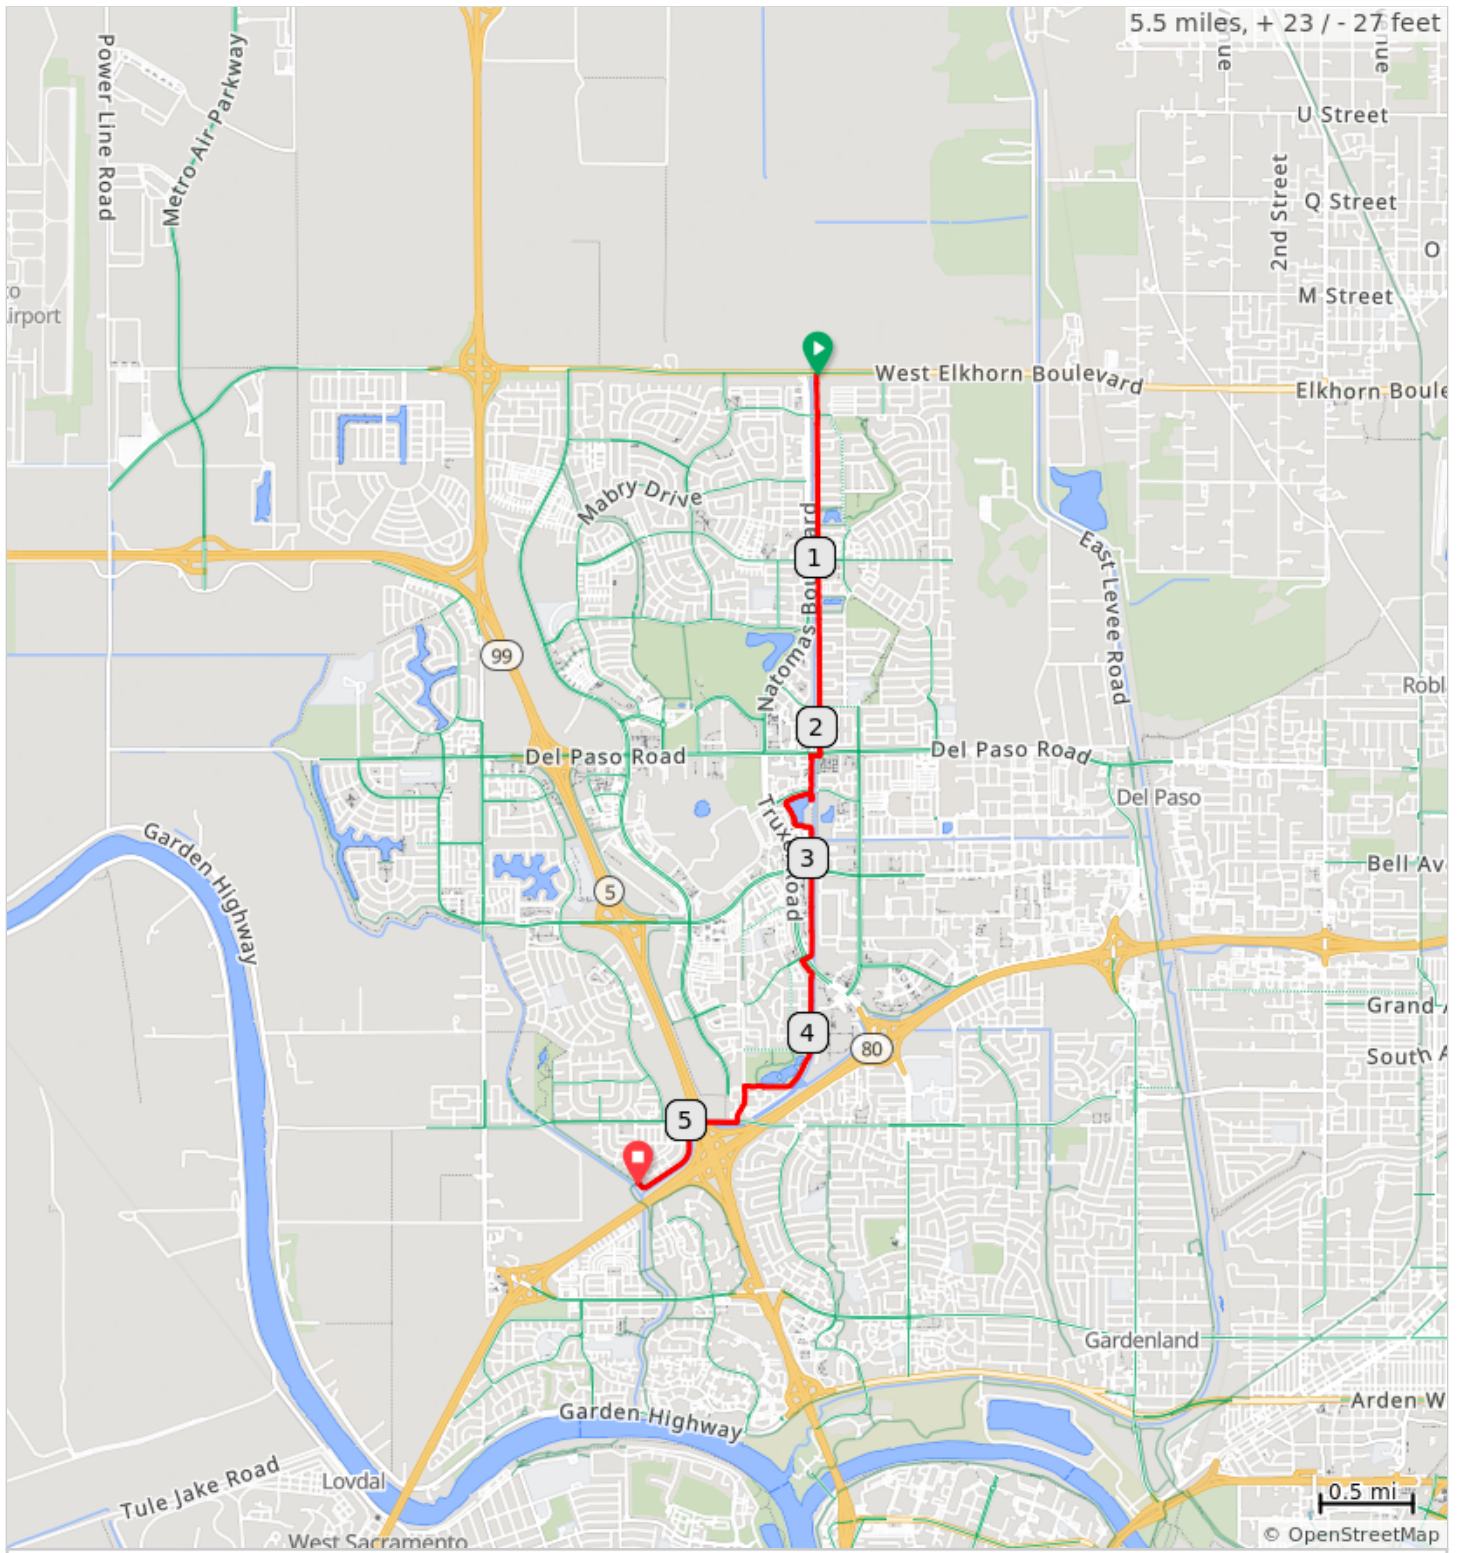

NN Jackrabbit Trail

Find all North Natomas Jibe routes and cue sheets on ridewithgps.com (join our Club there for use of premium tools).

NN Jackrabbit Trail

Num	Dist	Prev	Type	Note	Next
1.	0.0	0.0	📍	Start of route	1.0
2.	1.0	1.0	➔	R onto Club Center Drive	0.0

1.0 miles. +0/-3 feet

Num	Dist	Prev	Type	Note	Next
3.	1.0	0.0	↻	Make a U-turn onto Club Center Drive	0.1
4.	1.1	0.1	➔	R	0.0
5.	1.1	0.0	➔	L	0.0
6.	1.1	0.0	➔	R onto Jackrabbit Trail	1.2

0.1 miles. +0/-0 feet

Find all North Natomas Jibe routes and cue sheets on ridewithgps.com (join our Club there for use of premium tools).

Num	Dist	Prev	Type	Note	Next
7.	2.4	1.2	←	L onto Jackrab bit Trail	0.1
8.	2.4	0.1	→	R onto Jackrab bit Trail	0.0
9.	2.4	0.0	→	R	0.3
10.	2.7	0.3	↗	Keep R onto Black Locust Park Trail	0.0
11.	2.7	0.0	←	L onto Jackrab bit Trail	0.3
12.	3.0	0.3	←	L	0.0
13.	3.1	0.0	→	R	0.0

0.5 miles. +0/-0 feet

Find all North Natomas Jibe routes and cue sheets on ridewithgps.com (join our Club there for use of premium tools).

Num	Dist	Prev	Type	Note	Next
19.	4.5	1.0	←	L onto Airport Road	0.2
20.	4.7	0.2	→	R onto San Juan Road	0.3
21.	5.0	0.3	←	L onto Fisherman's Lake Trail	0.5
22.	5.5	0.5	↘	Sharp R onto Fisherman's Lake Trail	0.0
23.	5.5	0.0	📍	End of route	0.0