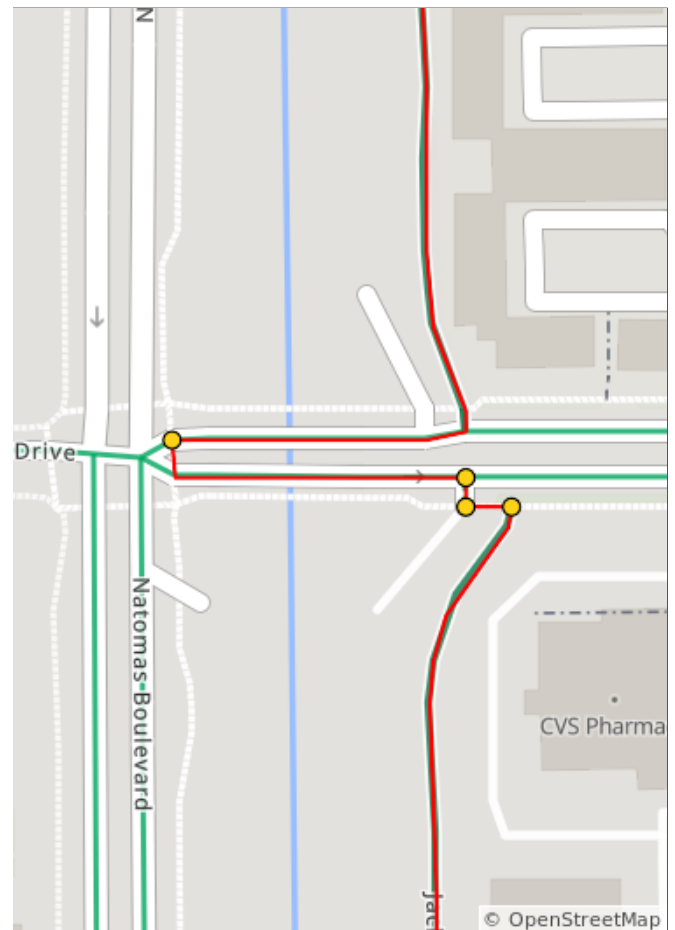

NN Jackrabbit Trail

Find all North Natomas Jibe routes and cue sheets on ridewithgps.com (join our Club there for use of premium tools).

NN Jackrabbit Trail

Num	Dist	Prev	Type	Note	Next
1.	0.0	0.0	📍	Start of route	1.0
2.	1.0	1.0	➔	R onto Club Center Drive	0.0

1.0 miles. +0/-3 feet

Num	Dist	Prev	Type	Note	Next
3.	1.0	0.0	↻	Make a U-turn onto Club Center Drive	0.1
4.	1.1	0.1	➔	R	0.0
5.	1.1	0.0	➔	L	0.0
6.	1.1	0.0	➔	R onto Jackrabbit Trail	1.2

0.1 miles. +0/-0 feet

Find all North Natomas Jibe routes and cue sheets on ridewithgps.com (join our Club there for use of premium tools).

Num	Dist	Prev	Type	Note	Next
7.	2.4	1.2	←	L onto Jackrab bit Trail	0.1
8.	2.4	0.1	→	R onto Jackrab bit Trail	0.0
9.	2.4	0.0	→	R	0.3
10.	2.7	0.3	↗	Keep R onto Black Locust Park Trail	0.0
11.	2.7	0.0	←	L onto Jackrab bit Trail	0.3
12.	3.0	0.3	←	L	0.0
13.	3.1	0.0	→	R	0.0