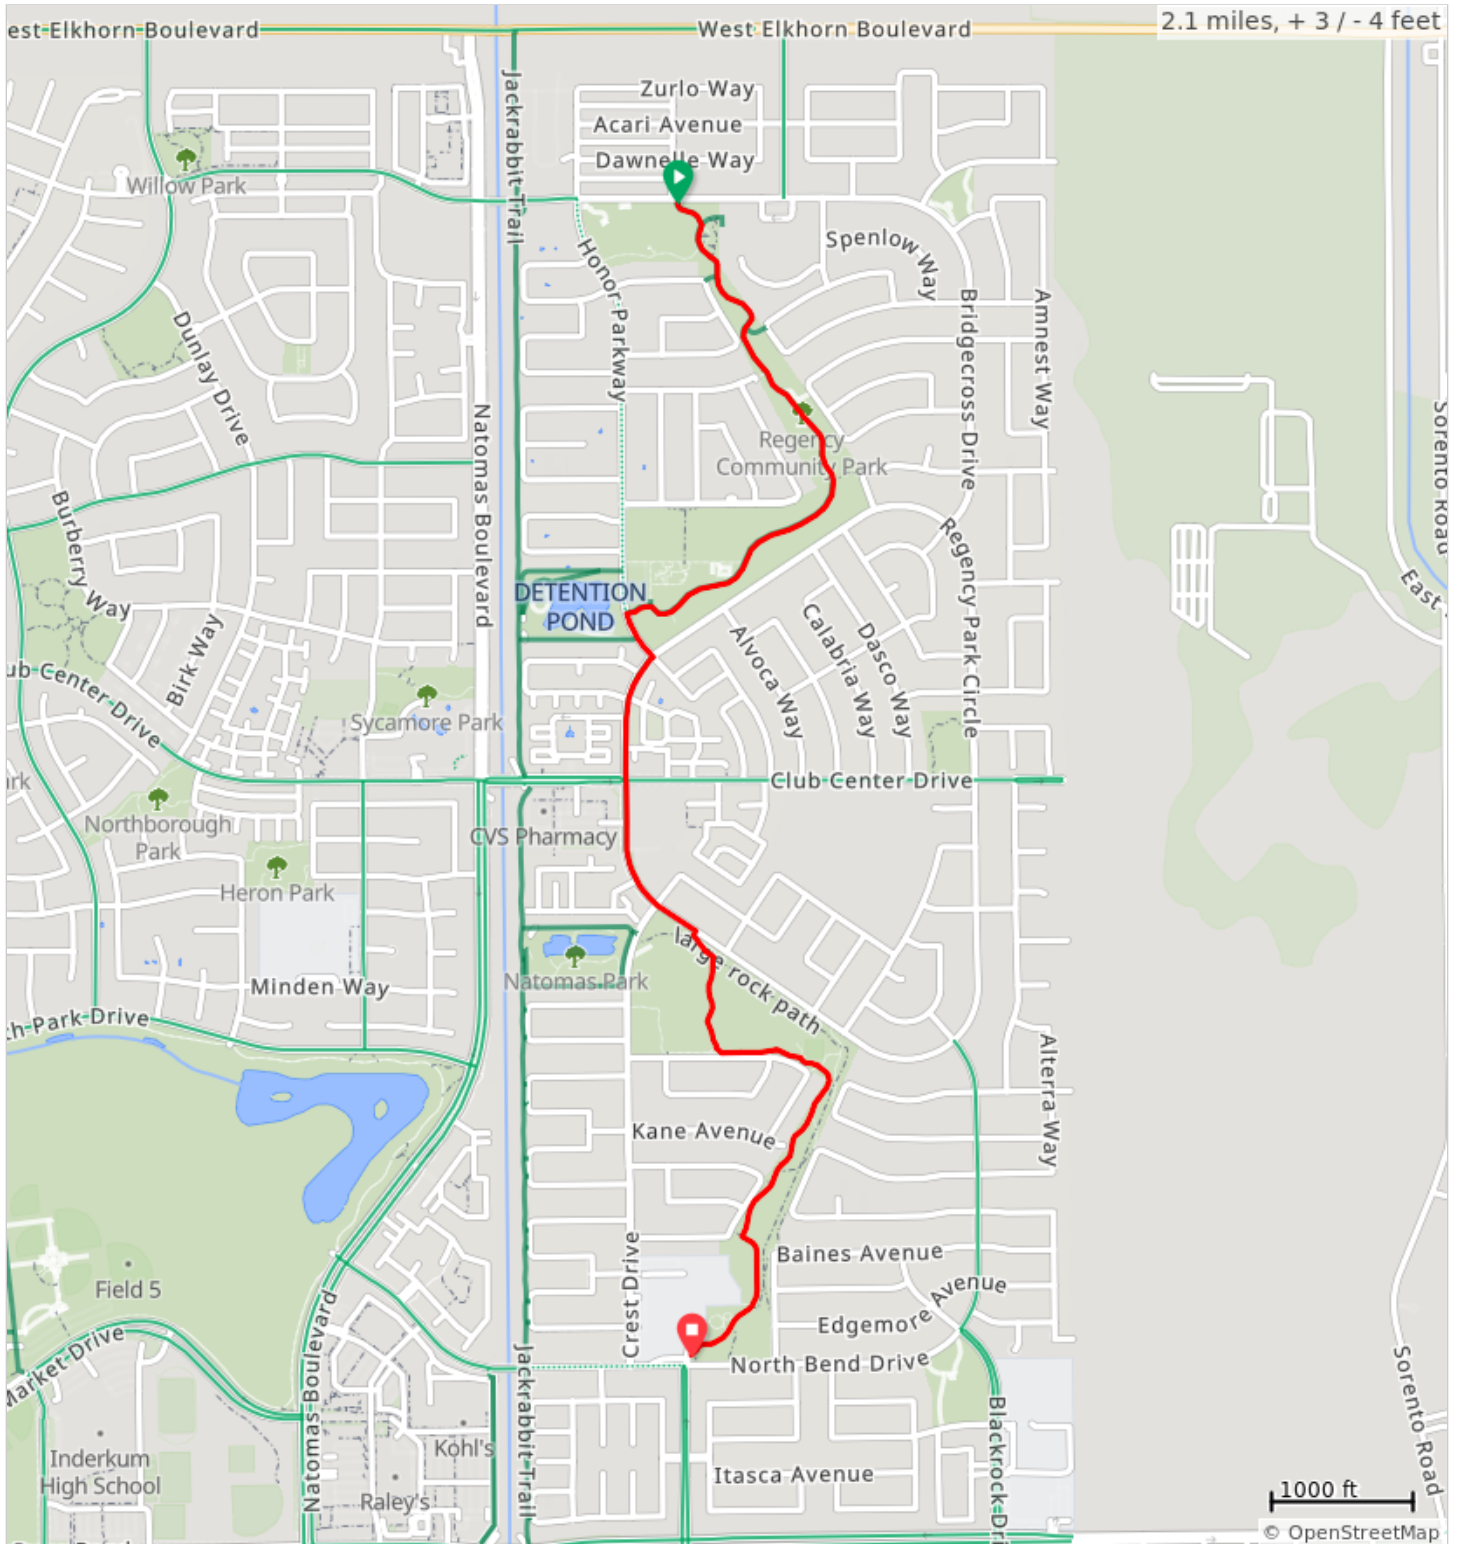

NN Two Park Ride

2.1 miles, + 3 / - 4 feet

Find all North Natomas Jibe routes and cue sheets on ridewithgps.com (join our Club there for use of premium tools).

NN Two Park Ride

Num	Dist	Prev	Type	Note	Next
1.	0.0	0.0	📍	Start of route	0.0
2.	0.0	0.0	↗️	Keep R	0.7
3.	0.8	0.7	↖️	Slight L	0.0
4.	0.8	0.0	←	L onto Honor Parkway	0.1
5.	0.9	0.1	→	R onto Regency Park Circle	0.2

0.9 miles. +0/-2 feet

Num	Dist	Prev	Type	Note	Next
6.	1.1	0.2	↑	Continue onto Danbrook Drive	0.2
7.	1.3	0.2	→	R	0.0
8.	1.4	0.0	→	R	0.1
9.	1.5	0.1	↖️	Slight L	0.0
10.	1.5	0.0	↖️	Slight L	0.1
11.	1.6	0.1	↗️	Slight R	0.3
12.	1.9	0.3	←	L	0.2

1.0 miles. +1/-0 feet

Find all North Natomas Jibe routes and cue sheets on ridewithgps.com (join our Club there for use of premium tools).

Num	Dist	Prev	Type	Note	Next
13.	2.1	0.2	↗	Keep R	0.0
14.	2.1	0.0	📍	End of route	0.0

0.2 miles. +0/-0 feet