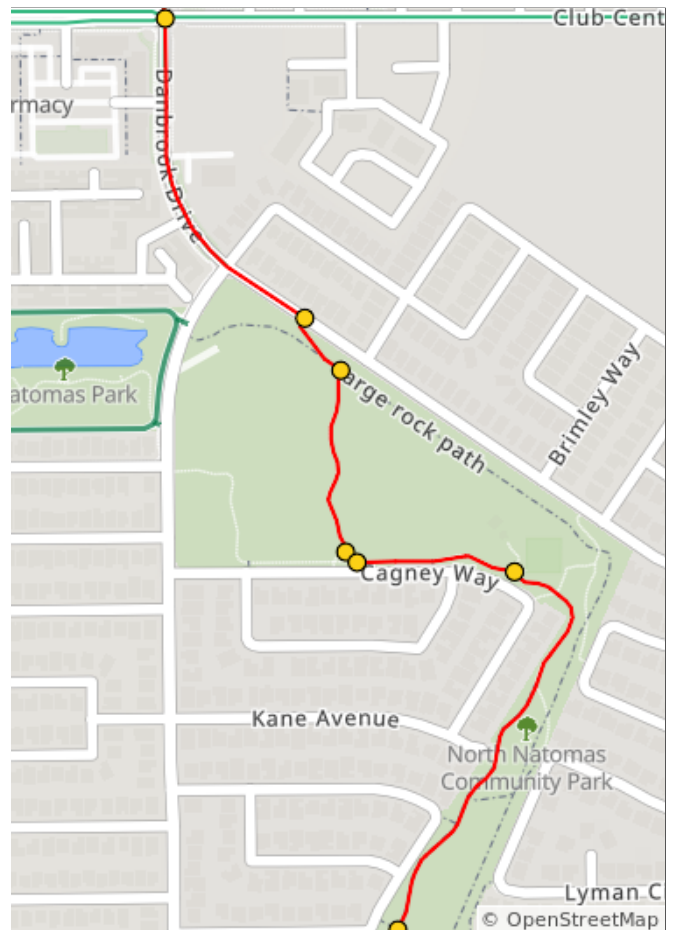

NN Two Park Ride

2.1 miles, + 3 / - 4 feet

Find all North Natomas Jibe routes and cue sheets on ridewithgps.com (join our Club there for use of premium tools).

NN Two Park Ride

Num	Dist	Prev	Type	Note	Next
1.	0.0	0.0	📍	Start of route	0.0
2.	0.0	0.0	↗️	Keep R	0.7
3.	0.8	0.7	↖️	Slight L	0.0
4.	0.8	0.0	←	L onto Honor Parkway	0.1
5.	0.9	0.1	→	R onto Regency Park Circle	0.2

0.9 miles. +0/-2 feet

Num	Dist	Prev	Type	Note	Next
6.	1.1	0.2	↑	Continue onto Danbrook Drive	0.2
7.	1.3	0.2	→	R	0.0
8.	1.4	0.0	→	R	0.1
9.	1.5	0.1	↖️	Slight L	0.0
10.	1.5	0.0	↖️	Slight L	0.1
11.	1.6	0.1	↗️	Slight R	0.3
12.	1.9	0.3	←	L	0.2

0.2 miles. +0/-0 feet