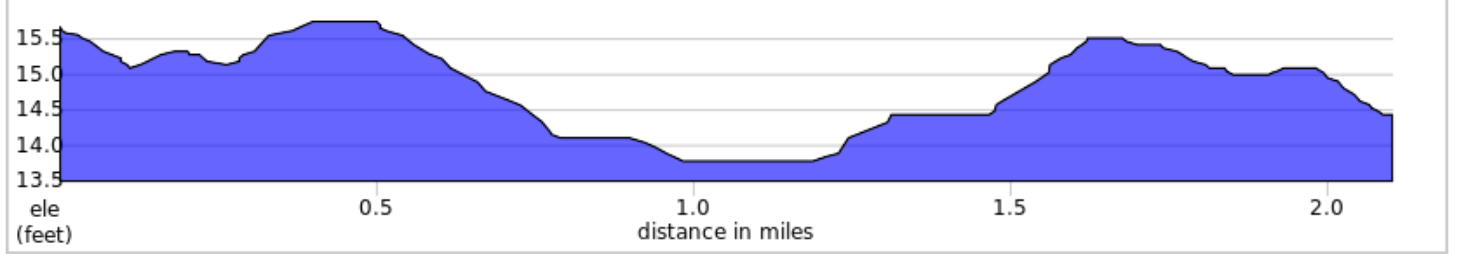

NN Two Park Ride

2.1 miles, + 3 / - 4 feet

Find all North Natomas Jibe routes and cue sheets on ridewithgps.com (join our Club there for use of premium tools).

NN Two Park Ride

Num	Dist	Prev	Type	Note	Next
1.	0.0	0.0	📍	Start of route	0.0
2.	0.0	0.0	↗️	Keep R	0.7
3.	0.8	0.7	↖️	Slight L	0.0
4.	0.8	0.0	←	L onto Honor Parkway	0.1
5.	0.9	0.1	→	R onto Regency Park Circle	0.2

0.9 miles. +0/-2 feet

Num	Dist	Prev	Type	Note	Next
6.	1.1	0.2	↑	Continue onto Danbrook Drive	0.2
7.	1.3	0.2	→	R	0.0
8.	1.4	0.0	→	R	0.1
9.	1.5	0.1	↖️	Slight L	0.0
10.	1.5	0.0	↖️	Slight L	0.1
11.	1.6	0.1	↗️	Slight R	0.3
12.	1.9	0.3	←	L	0.2