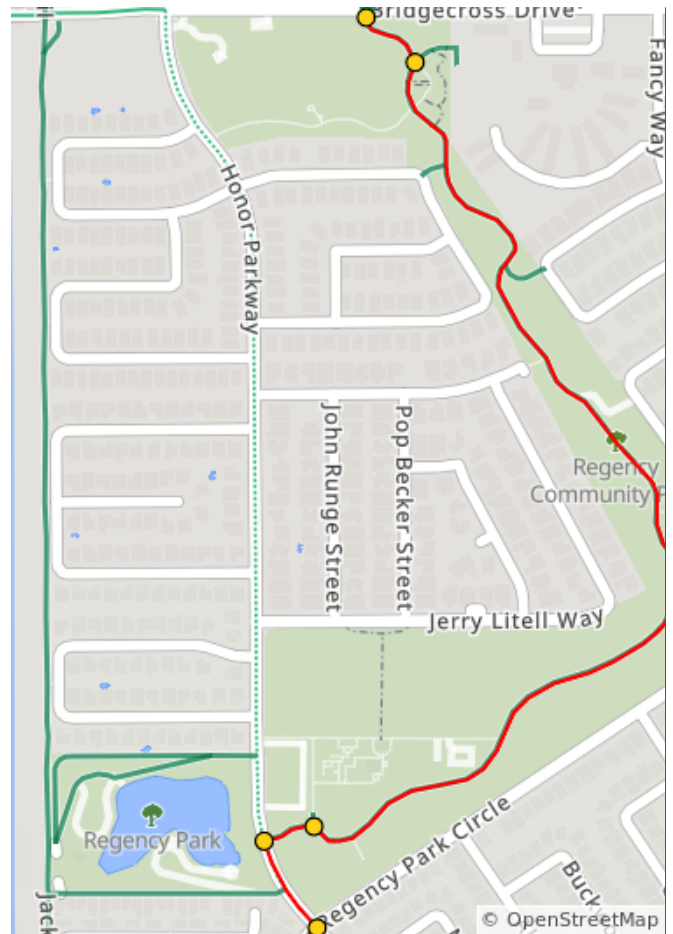

NN Two Park Ride

2.1 miles, + 3 / - 4 feet

Find all North Natomas Jibe routes and cue sheets on ridewithgps.com (join our Club there for use of premium tools).

NN Two Park Ride

Num	Dist	Prev	Type	Note	Next
1.	0.0	0.0	📍	Start of route	0.0
2.	0.0	0.0	↗️	Keep R	0.7
3.	0.8	0.7	↖️	Slight L	0.0
4.	0.8	0.0	←	L onto Honor Parkway	0.1
5.	0.9	0.1	→	R onto Regency Park Circle	0.2

0.9 miles. +0/-2 feet

Num	Dist	Prev	Type	Note	Next
6.	1.1	0.2	↑	Continue onto Danbrook Drive	0.2
7.	1.3	0.2	→	R	0.0
8.	1.4	0.0	→	R	0.1
9.	1.5	0.1	↖️	Slight L	0.0
10.	1.5	0.0	↖️	Slight L	0.1
11.	1.6	0.1	↗️	Slight R	0.3
12.	1.9	0.3	←	L	0.2

0.2 miles. +0/-0 feet