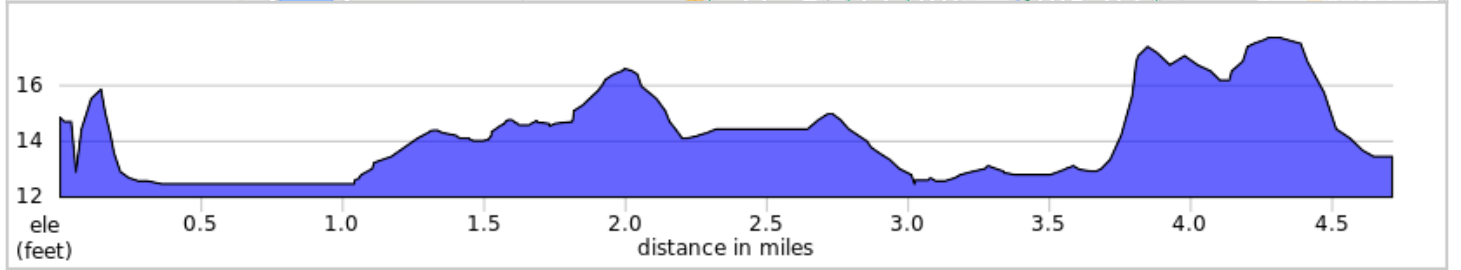

NN Westside Ride

Find all North Natomas Jibe routes and cue sheets on ridewithgps.com (join our Club there for use of premium tools).

NN Westside Ride

Num	Dist	Prev	Type	Note	Next
1.	0.0	0.0	📍	Start of route	1.3
2.	1.3	1.3	←	L Optiona l Scenic Route!	0.0