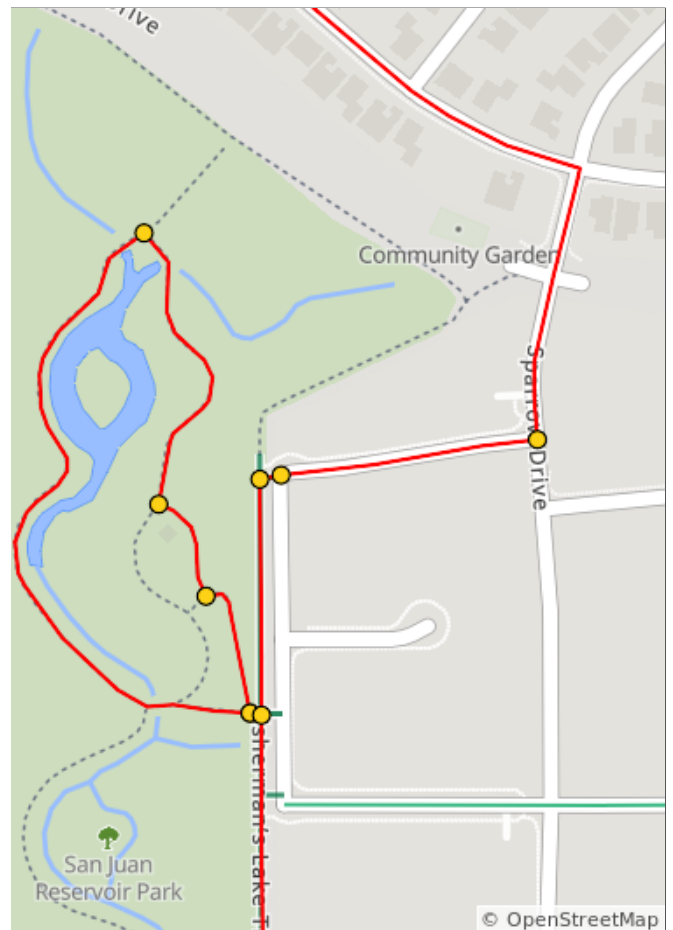

NN Westside Ride

Find all North Natomas Jibe routes and cue sheets on ridewithgps.com (join our Club there for use of premium tools).

NN Westside Ride

Num	Dist	Prev	Type	Note	Next
1.	0.0	0.0	📍	Start of route	1.3
2.	1.3	1.3	←	L Optiona l Scenic Route!	0.0

1.3 miles. +3/-4 feet

Num	Dist	Prev	Type	Note	Next
3.	1.3	0.0	↑	Continu e	0.2
4.	1.5	0.2	→	R	0.1
5.	1.6	0.1	←	L	0.0
6.	1.7	0.0	←	L	0.0
7.	1.7	0.0	←	L	0.0
8.	1.7	0.0	←	L onto Fisherm an's Lake Trail	0.1
9.	1.8	0.1	→	R	0.0
10.	1.8	0.0	↑	Continu e onto Bewick s Circle	0.1
11.	1.9	0.1	←	L onto Sparro w Drive	0.1

0.6 miles. +1/-0 feet

Find all North Natomas Jibe routes and cue sheets on ridewithgps.com (join our Club there for use of premium tools).

Num	Dist	Prev	Type	Note	Next
12.	2.0	0.1	←	L onto Chateau Montelena Way	0.2
13.	2.2	0.2	→	R onto Stemmler Drive	0.6

Num	Dist	Prev	Type	Note	Next
17.	4.7	1.7	📍	End of route	0.0

1.7 miles. +0/-0 feet