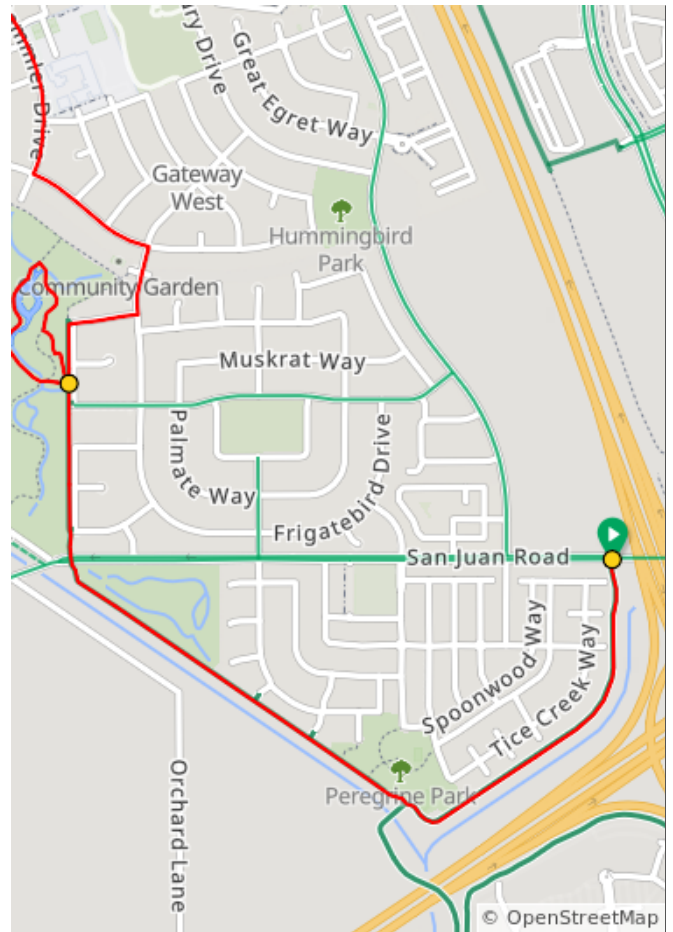

NN Westside Ride

Find all North Natomas Jibe routes and cue sheets on ridewithgps.com (join our Club there for use of premium tools).

NN Westside Ride

Num	Dist	Prev	Type	Note	Next
1.	0.0	0.0	📍	Start of route	1.3
2.	1.3	1.3	←	L Optiona l Scenic Route!	0.0

1.3 miles. +3/-4 feet

Num	Dist	Prev	Type	Note	Next
3.	1.3	0.0	↑	Continu e	0.2
4.	1.5	0.2	→	R	0.1
5.	1.6	0.1	←	L	0.0
6.	1.7	0.0	←	L	0.0
7.	1.7	0.0	←	L	0.0
8.	1.7	0.0	←	L onto Fisherm an's Lake Trail	0.1
9.	1.8	0.1	→	R	0.0
10.	1.8	0.0	↑	Continu e onto Bewick s Circle	0.1
11.	1.9	0.1	←	L onto Sparro w Drive	0.1

0.6 miles. +1/-0 feet

Find all North Natomas Jibe routes and cue sheets on ridewithgps.com (join our Club there for use of premium tools).

Num	Dist	Prev	Type	Note	Next
12.	2.0	0.1	←	L onto Chateau Montelena Way	0.2
13.	2.2	0.2	→	R onto Stemmler Drive	0.6

Num	Dist	Prev	Type	Note	Next
17.	4.7	1.7	📍	End of route	0.0

1.7 miles. +0/-0 feet