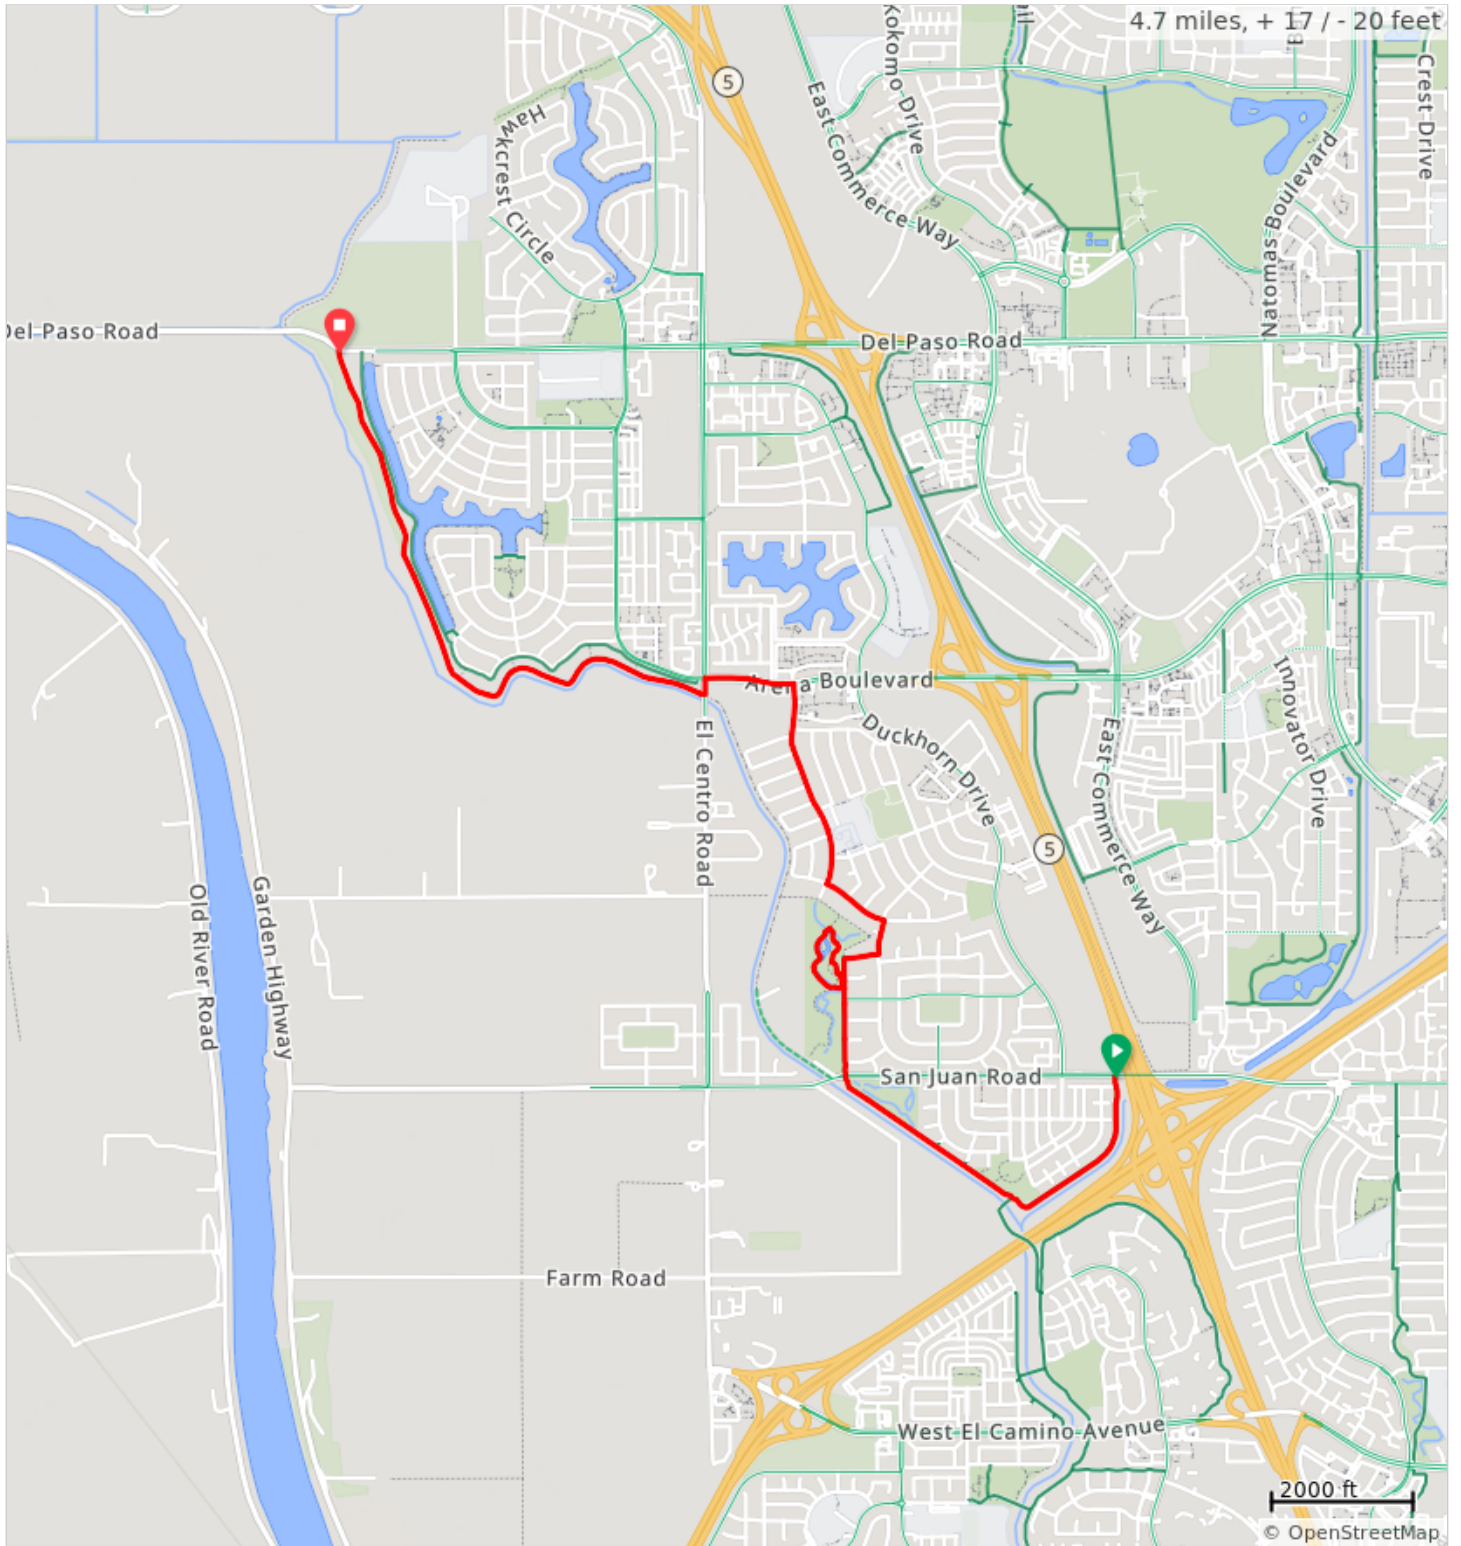

NN Westside Ride

Find all North Natomas Jibe routes and cue sheets on ridewithgps.com (join our Club there for use of premium tools).

NN Westside Ride

Num	Dist	Prev	Type	Note	Next
1.	0.0	0.0	📍	Start of route	1.3
2.	1.3	1.3	←	L Optiona l Scenic Route!	0.0

1.3 miles. +3/-4 feet

Num	Dist	Prev	Type	Note	Next
3.	1.3	0.0	↑	Continu e	0.2
4.	1.5	0.2	→	R	0.1
5.	1.6	0.1	←	L	0.0
6.	1.7	0.0	←	L	0.0
7.	1.7	0.0	←	L	0.0
8.	1.7	0.0	←	L onto Fisherm an's Lake Trail	0.1
9.	1.8	0.1	→	R	0.0
10.	1.8	0.0	↑	Continu e onto Bewick s Circle	0.1
11.	1.9	0.1	←	L onto Sparro w Drive	0.1

0.3 miles. +0/-1 feet

Num	Dist	Prev	Type	Note	Next
14.	2.7	0.6	←	L onto Arena Boulevard	0.2
15.	3.0	0.2	←	L onto El Centro Road	0.0
16.	3.0	0.0	→	R	1.7

0.8 miles. +0/-1 feet

Find all North Natomas Jibe routes and cue sheets on ridewithgps.com (join our Club there for use of premium tools).

Num	Dist	Prev	Type	Note	Next
17.	4.7	1.7	📍	End of route	0.0

1.7 miles. +0/-0 feet