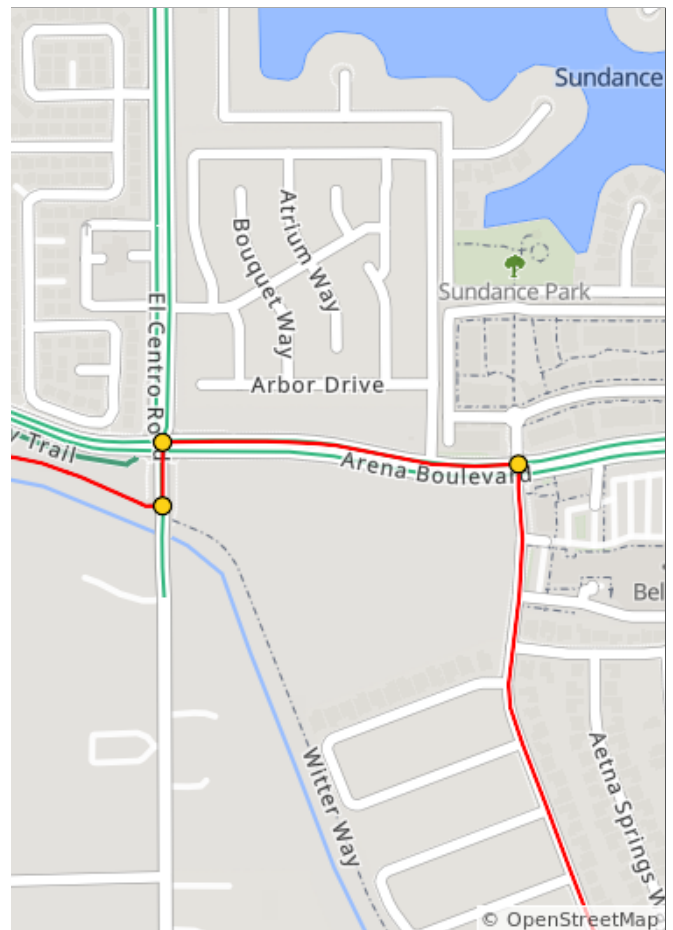

1.3 miles. +3/-4 feet

Num	Dist	Prev	Type	Note	Next
3.	1.3	0.0	↑	Continu e	0.2
4.	1.5	0.2	→	R	0.1
5.	1.6	0.1	←	L	0.0
6.	1.7	0.0	←	L	0.0
7.	1.7	0.0	←	L	0.0
8.	1.7	0.0	←	L onto Fisherm an's Lake Trail	0.1
9.	1.8	0.1	→	R	0.0
10.	1.8	0.0	↑	Continu e onto Bewick s Circle	0.1
11.	1.9	0.1	←	L onto Sparro w Drive	0.1

0.6 miles. +1/-0 feet

Find all North Natomas Jibe routes and cue sheets on ridewithgps.com (join our Club there for use of premium tools).

Num	Dist	Prev	Type	Note	Next
12.	2.0	0.1	←	L onto Chateau Montelena Way	0.2
13.	2.2	0.2	→	R onto Stemmler Drive	0.6

0.3 miles. +0/-1 feet

Num	Dist	Prev	Type	Note	Next
14.	2.7	0.6	←	L onto Arena Boulevard	0.2
15.	3.0	0.2	←	L onto El Centro Road	0.0
16.	3.0	0.0	→	R	1.7

0.8 miles. +0/-1 feet

Find all North Natomas Jibe routes and cue sheets on ridewithgps.com (join our Club there for use of premium tools).

Num	Dist	Prev	Type	Note	Next
17.	4.7	1.7	📍	End of route	0.0

1.7 miles. +0/-0 feet